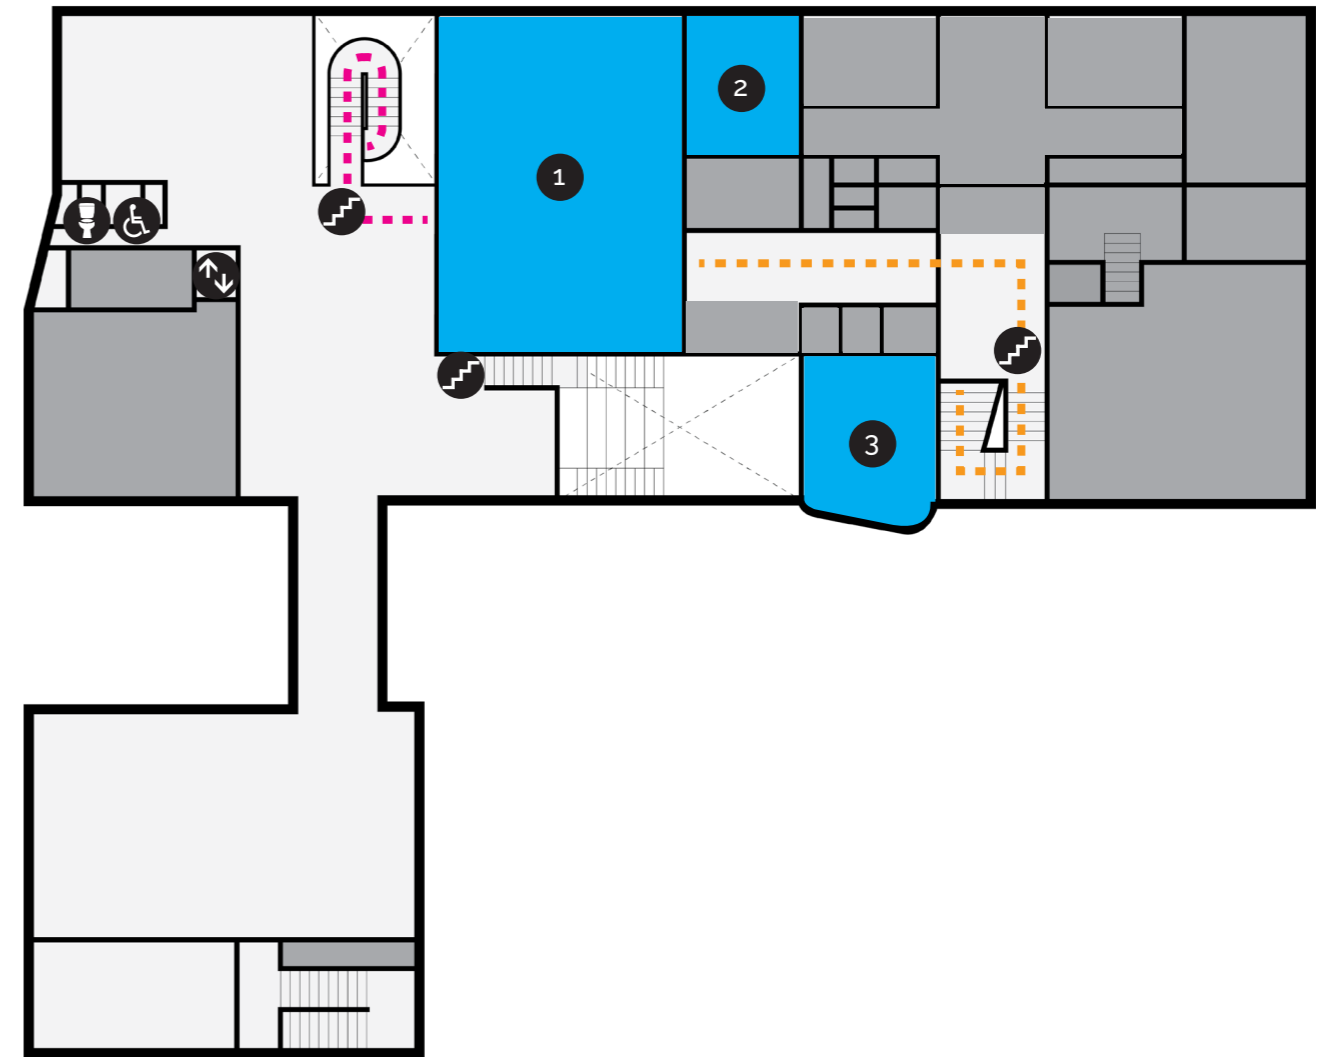

Ashburton District Council

Ground Floor

First Floor

Legend

1. Hine Paaka | Council Chamber
2. Letham Lounge | Councillors' Lounge
3. Banded Dotterel Room | Seats 20 (Public):