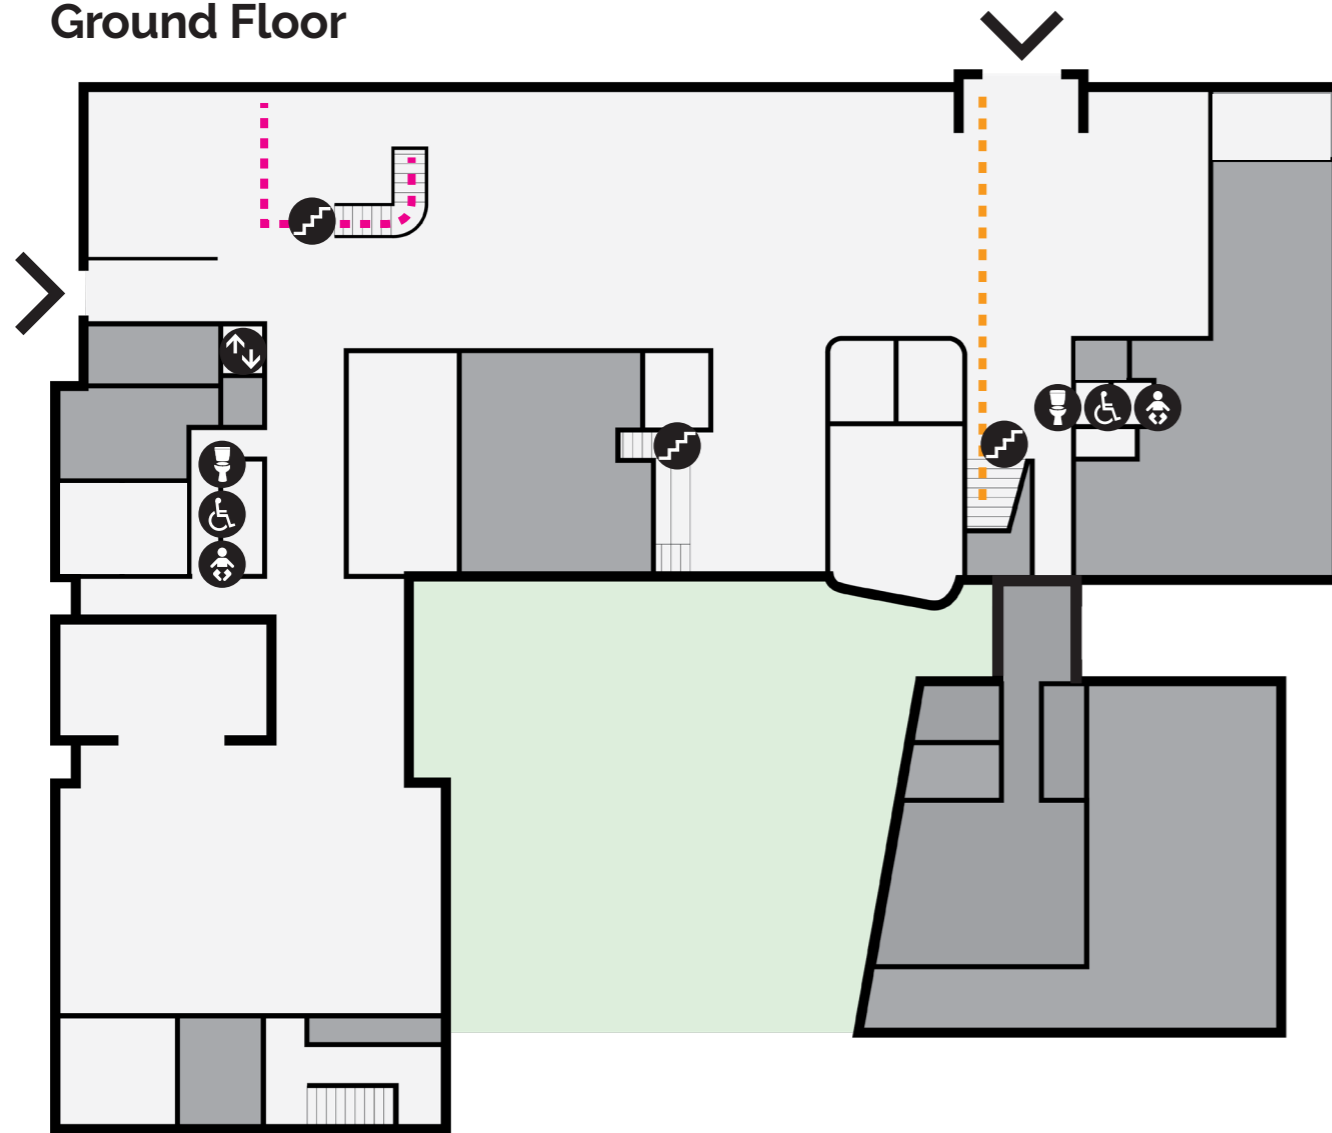

Ashburton District Council

Ground Floor

First Floor

Legend

1. Hine Paaka | Council Chamber
2. Letham Lounge | Councillors' Lounge
3. Banded Dotterel Room | Seats 20 (Public):