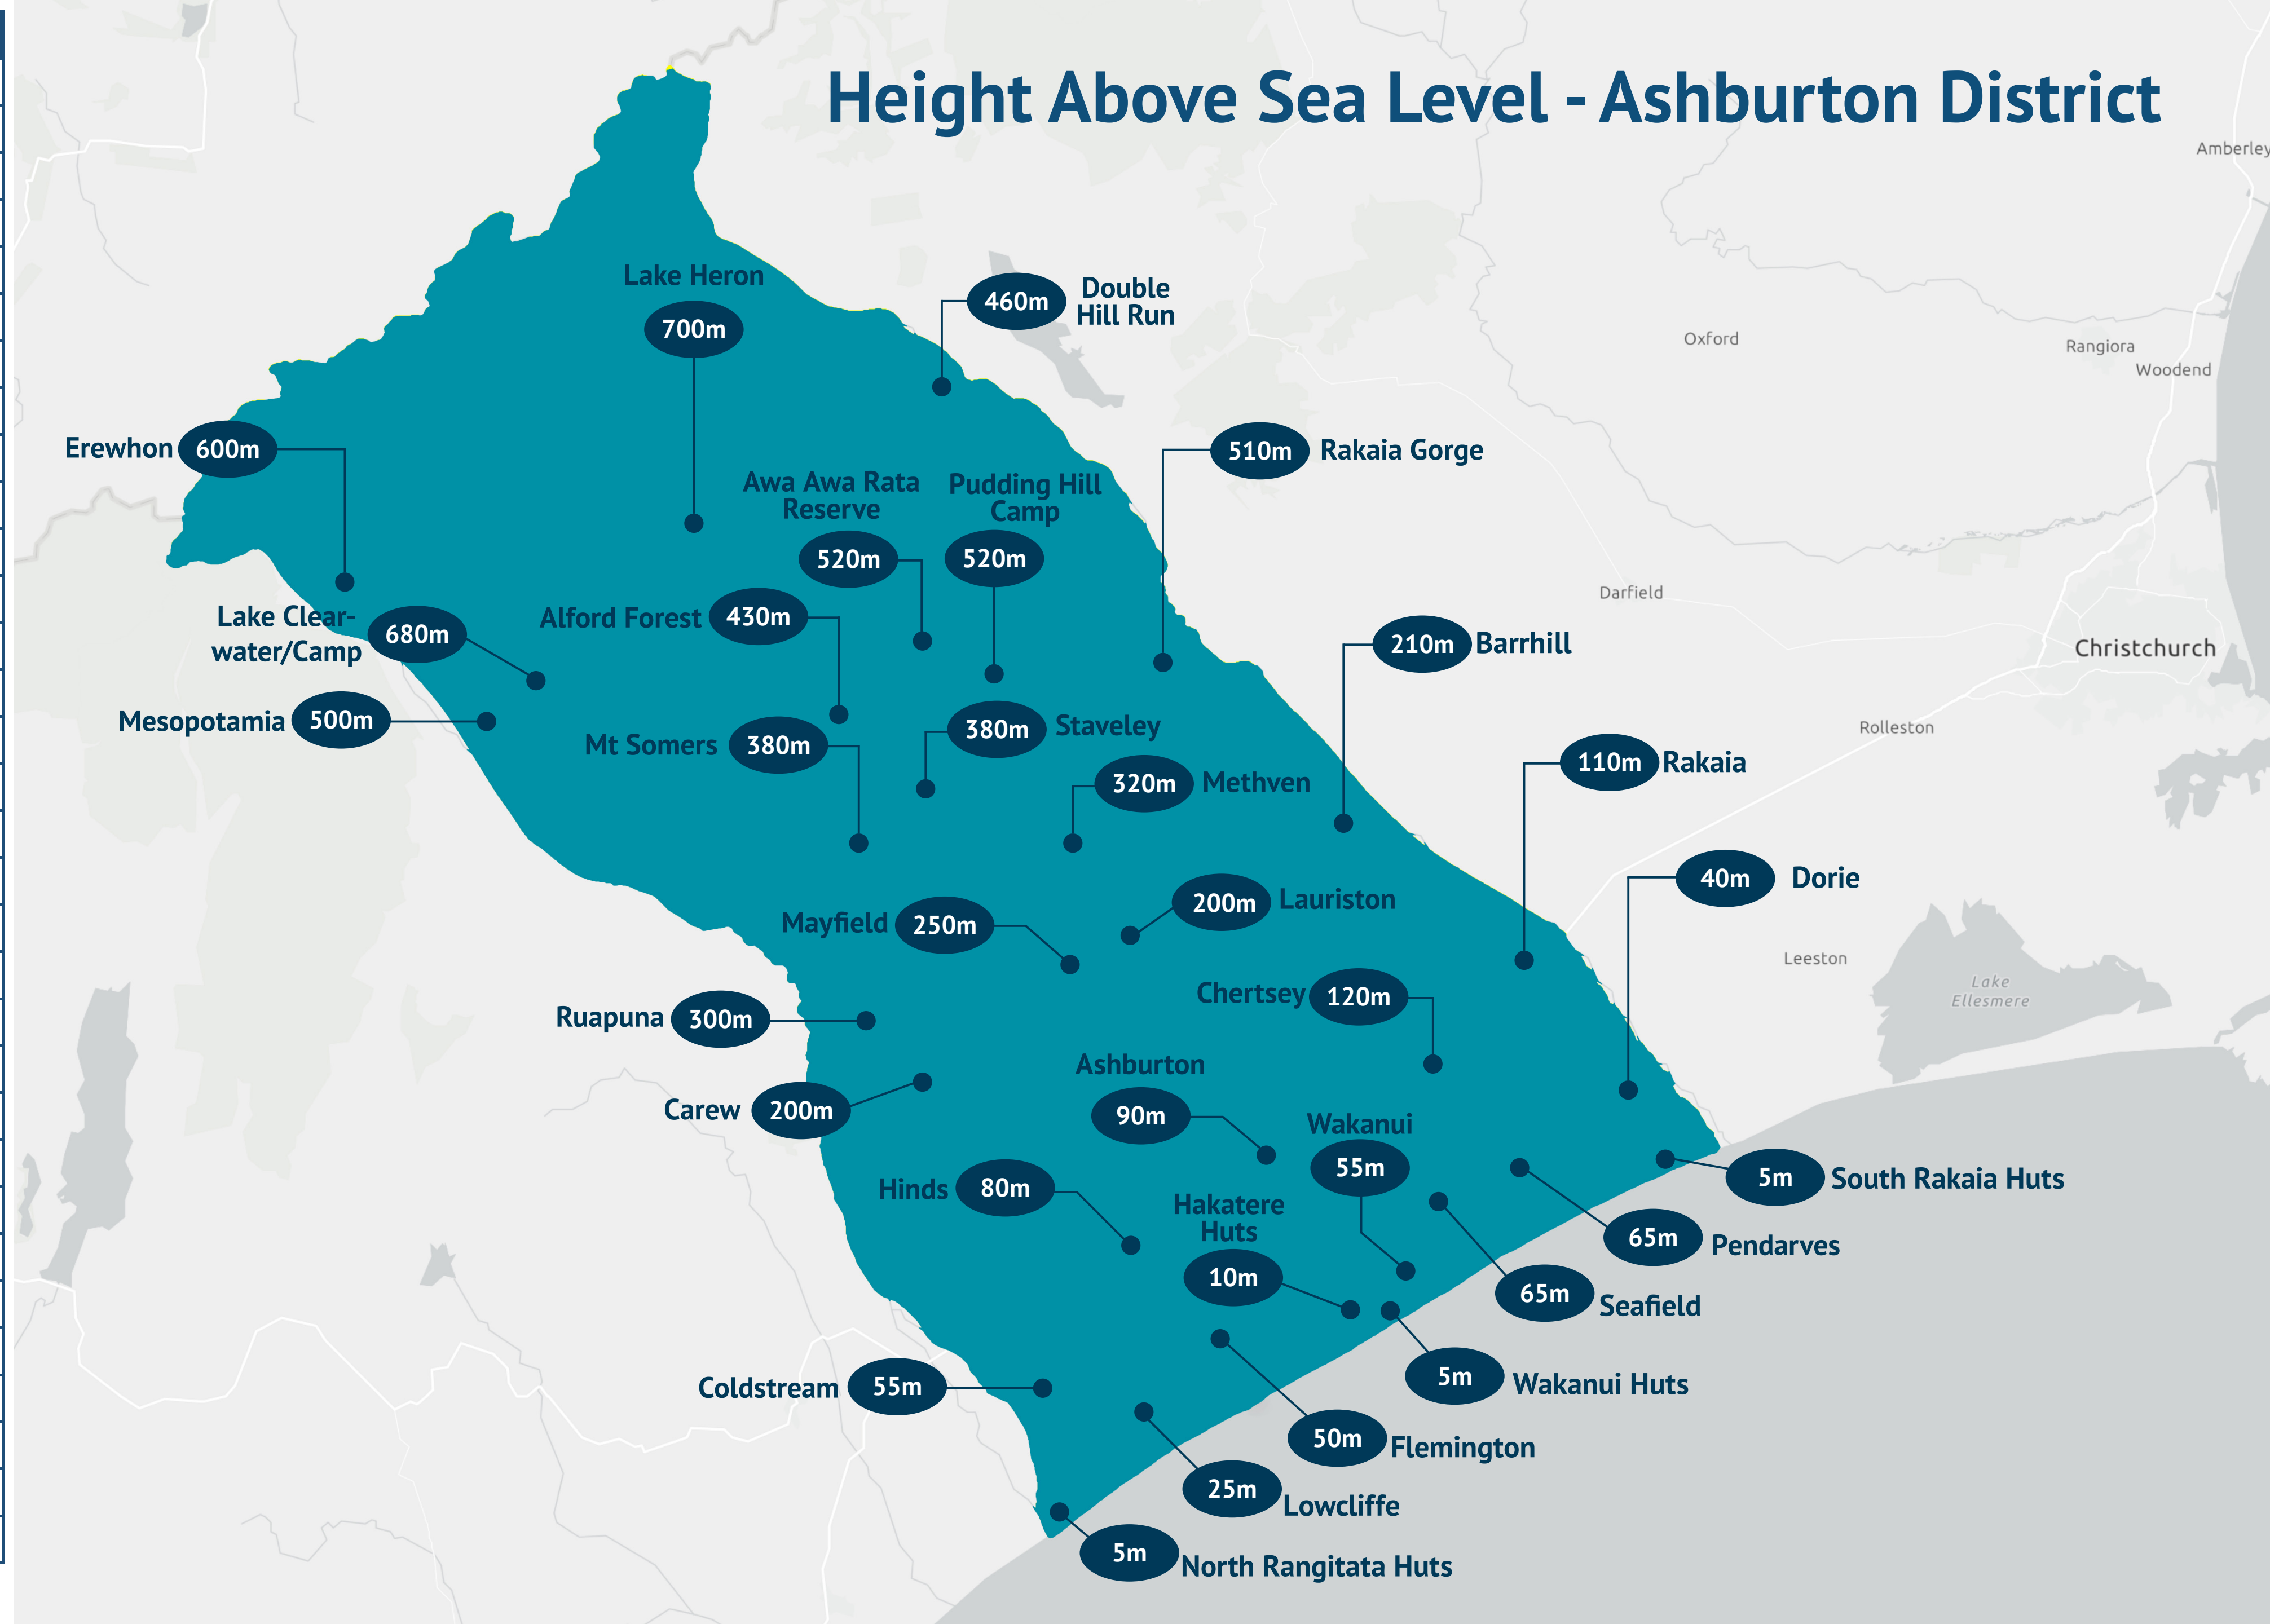

Township	Above Sea Level
Lake Heron	700m
Lake Clearwater/Camp	680m
Erewhon	600m
Pudding Hill Camp	520m
Awa Awa Rata Reserve	520m
Rakaia Gorge	510m
Mesopotamia	500m
Double Hill Run	460m
Alford Forest	430m
Mt Somers	380m
Staveley	380m
Methven	320m
Ruapuna	300m
Mayfield	250m
Barrhill	210m
Carew	200m
Lauriston	200m
Chertsey	120m
Rakaia	110m
Ashburton	90m
Hinds	80m
Seafeld	65m
Pendarves	65m
Coldstream	55m
Wakanui	55m
Flemington	50m
Dorie	40m
Lowcliffe	25m
Hakaterere Huts	10m
North Rangitata Huts	5m
Wakanui Huts	5m
South Rakaia Huts	5m

# Height Above Sea Level - Ashburton District

*This map is indicative only.*