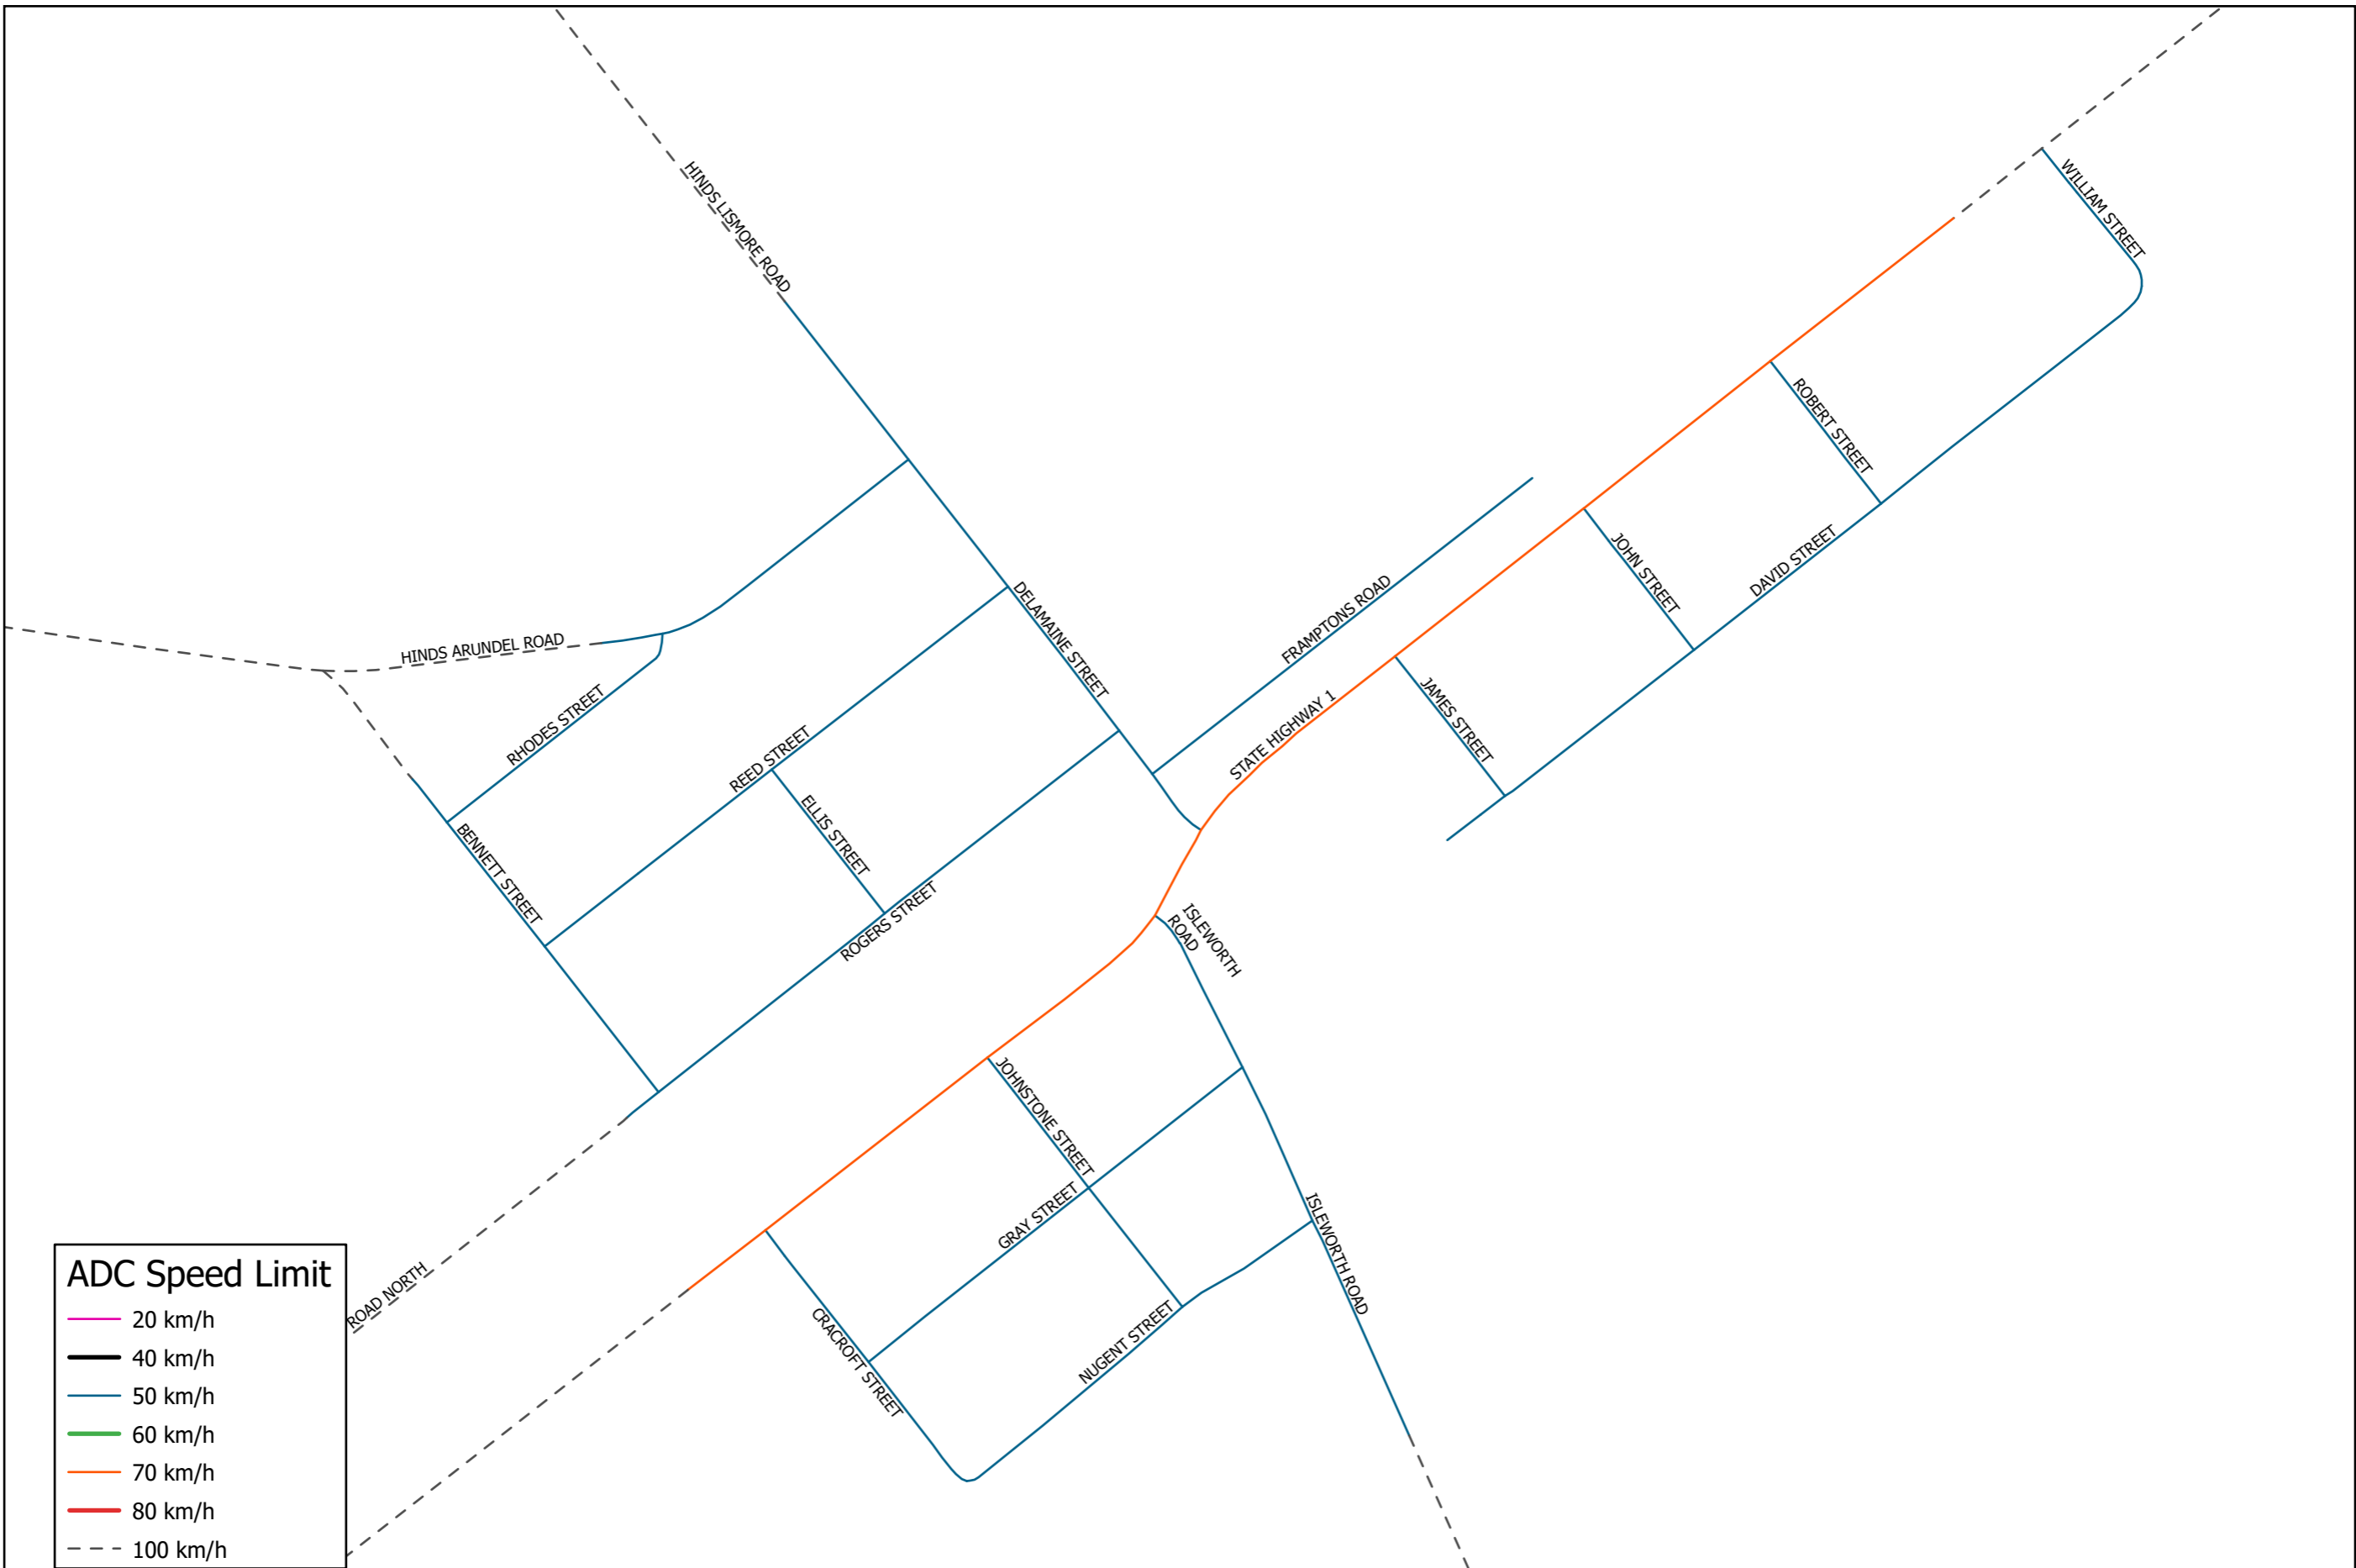

**ADC Speed Limit**

- 20 km/h
- 40 km/h
- 50 km/h
- 60 km/h
- 70 km/h
- 80 km/h
- - - 100 km/h

**2021/04: Lauriston Speed Limit Restrictions**

Scale 1:5,000  
At A3

**Disclaimer Note:**  
Sourced from the LINZ Data Service and licensed for re-use under the Creative Commons Attribution 4.0 New Zealand license. The information supplied in this image is sourced from information held by Ashburton District Council. It is supplied in good faith but its accuracy or completeness is not guaranteed.

**ADC Speed Limit**

- 20 km/h
- 40 km/h
- 50 km/h
- 60 km/h
- 70 km/h
- 80 km/h
- - - 100 km/h

2021/05: Lake Clearwater Speed Limit Restrictions

Scale 1:5,000  
At A3

**Disclaimer Note:**

Sourced from the LINZ Data Service and licensed for re-use under the Creative Commons Attribution 4.0 New Zealand license. The information supplied in this image is sourced from information held by Ashburton District Council. It is supplied in good faith but its accuracy or completeness is not guaranteed.