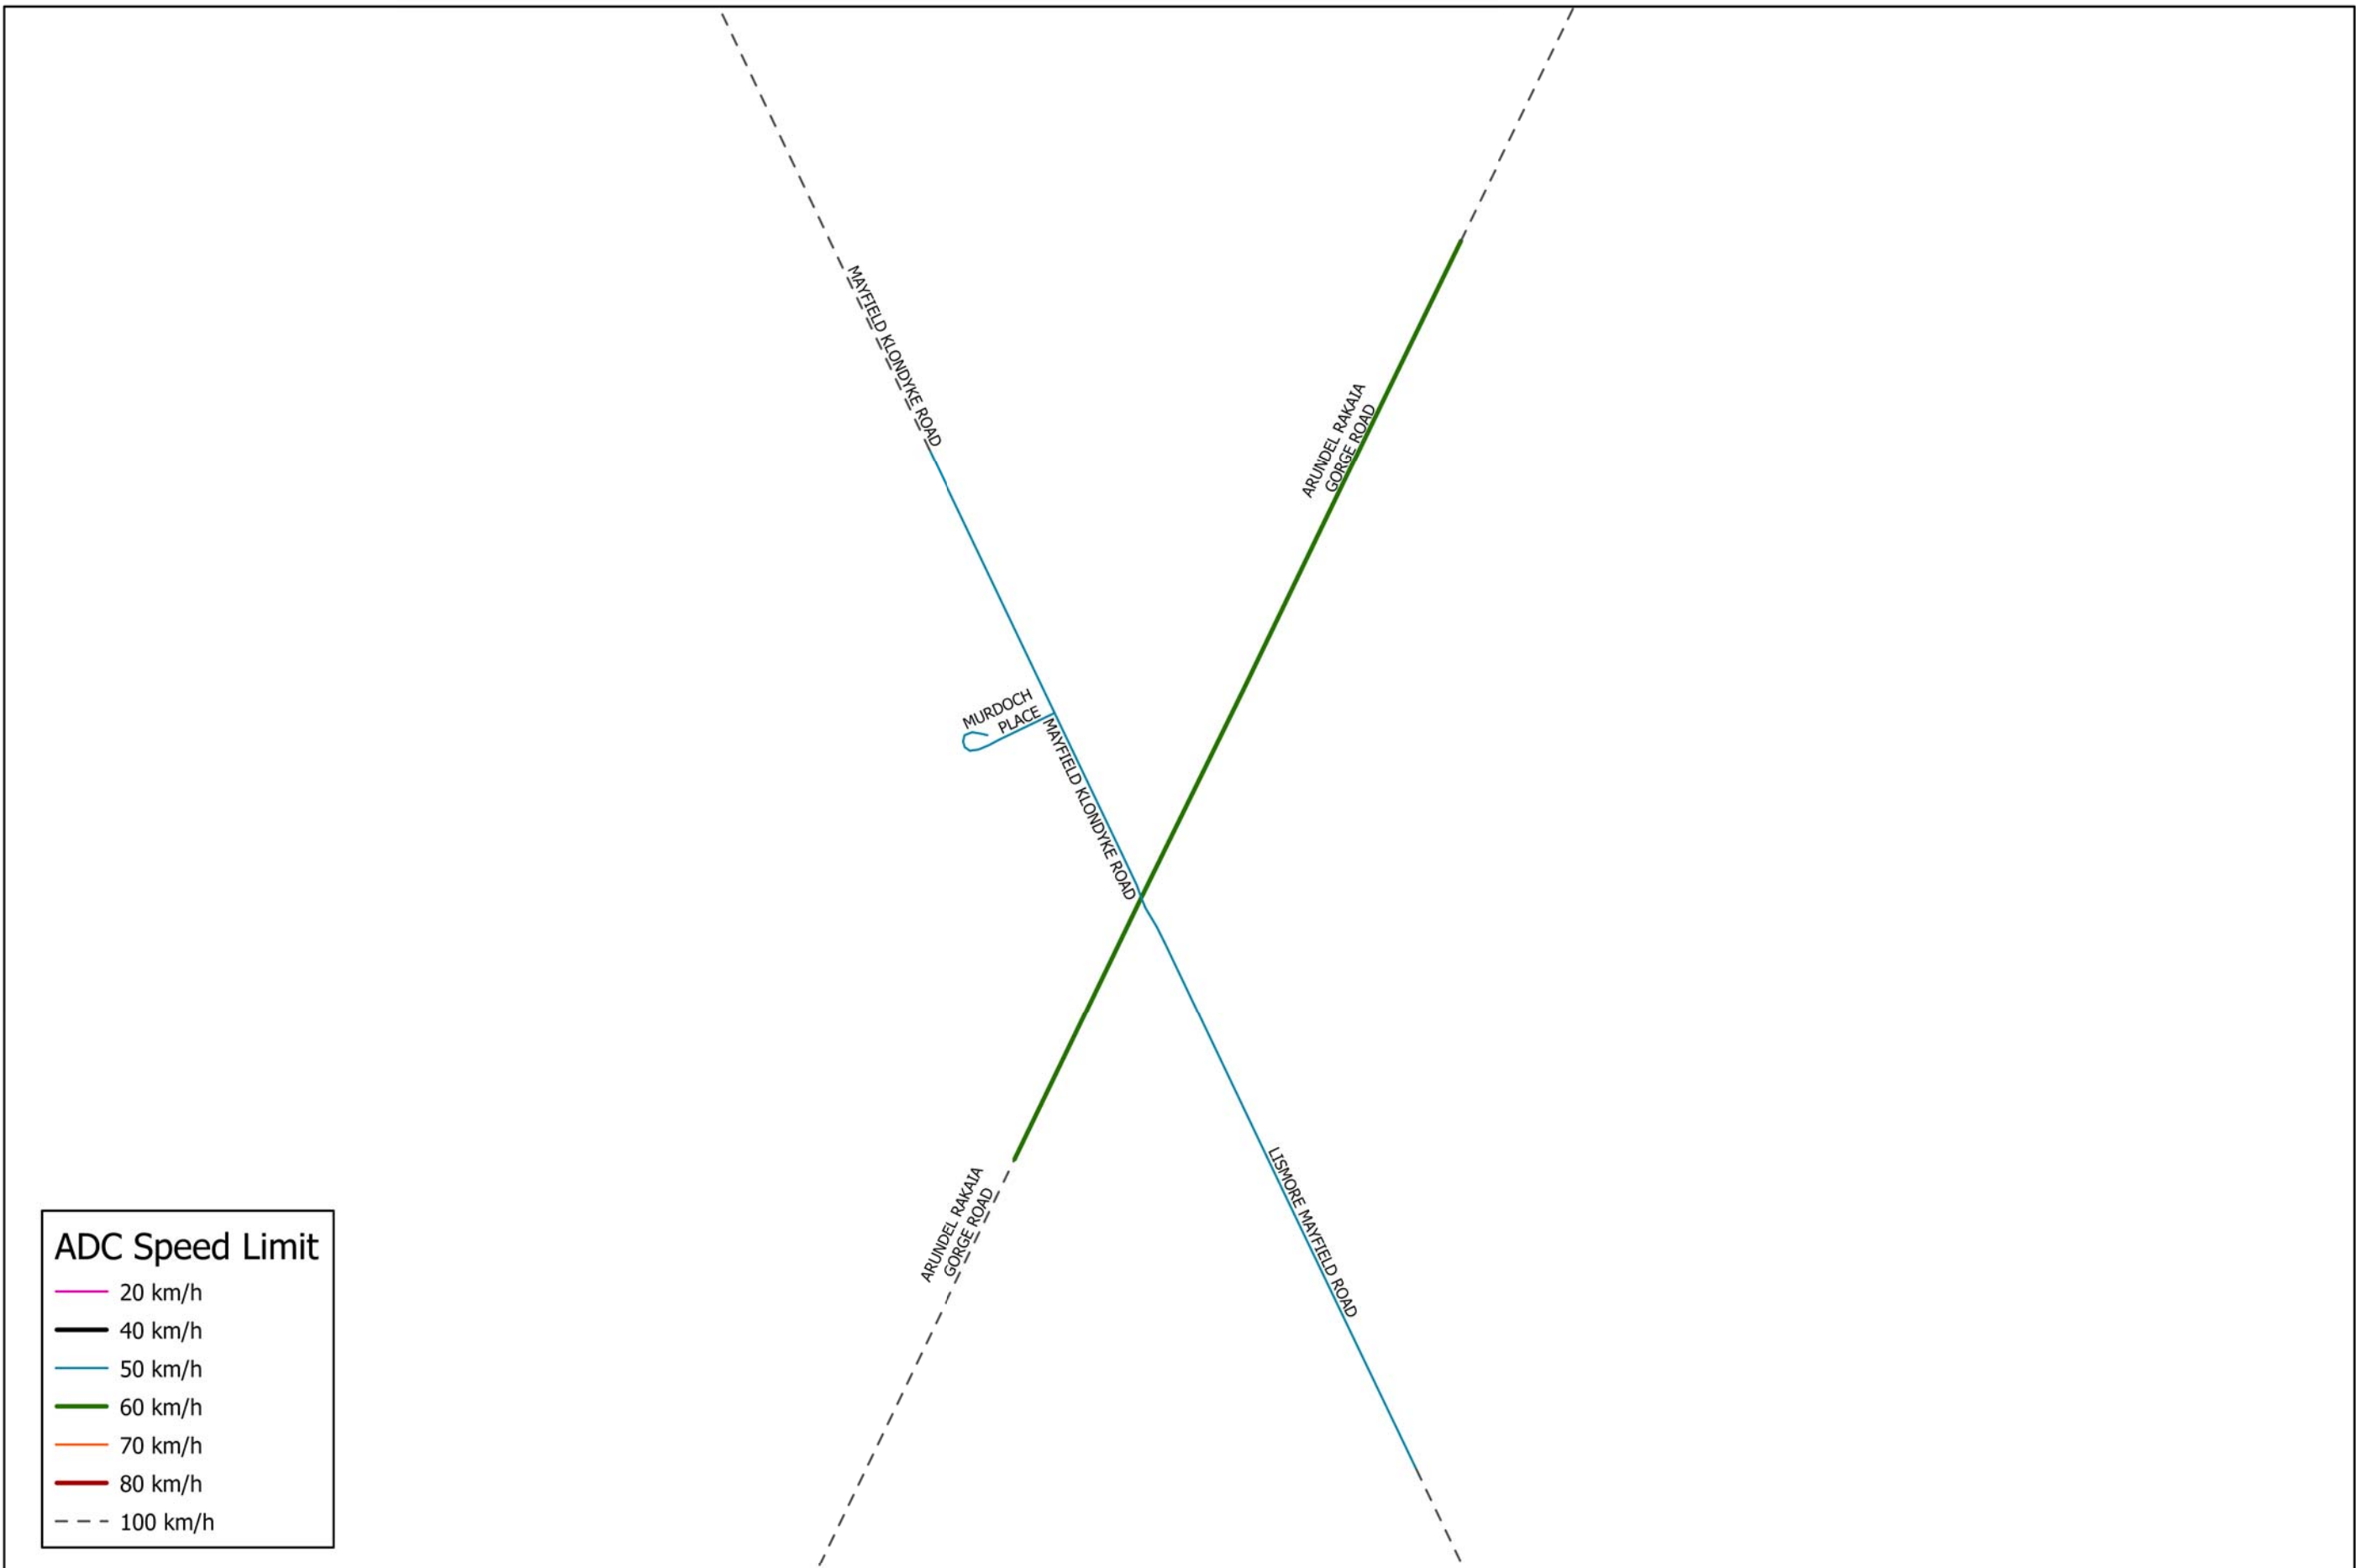

**ADC Speed Limit**

- 20 km/h
- 40 km/h
- 50 km/h
- 60 km/h
- 70 km/h
- 80 km/h
- - - 100 km/h

**2020/01: Fairton Speed Limit Restrictions**

Scale 1:10,000  
At A3

**Disclaimer Note:**

Sourced from the LINZ Data Service and licensed for re-use under the Creative Commons Attribution 4.0 New Zealand license. The information supplied in this image is sourced from information held by Ashburton District Council. It is supplied in good faith but its accuracy or completeness is not guaranteed.

**ADC Speed Limit**

- 20 km/h
- 40 km/h
- 50 km/h
- 60 km/h
- 70 km/h
- 80 km/h
- - - 100 km/h

2020/02: Mayfield Speed Limit Restrictions

Scale 1:5,000  
At A3

Disclaimer Note:

Sourced from the LINZ Data Service and licensed for re-use under the Creative Commons Attribution 4.0 New Zealand license. The information supplied in this image is sourced from information held by Ashburton District Council. It is supplied in good faith but its accuracy or completeness is not guaranteed.