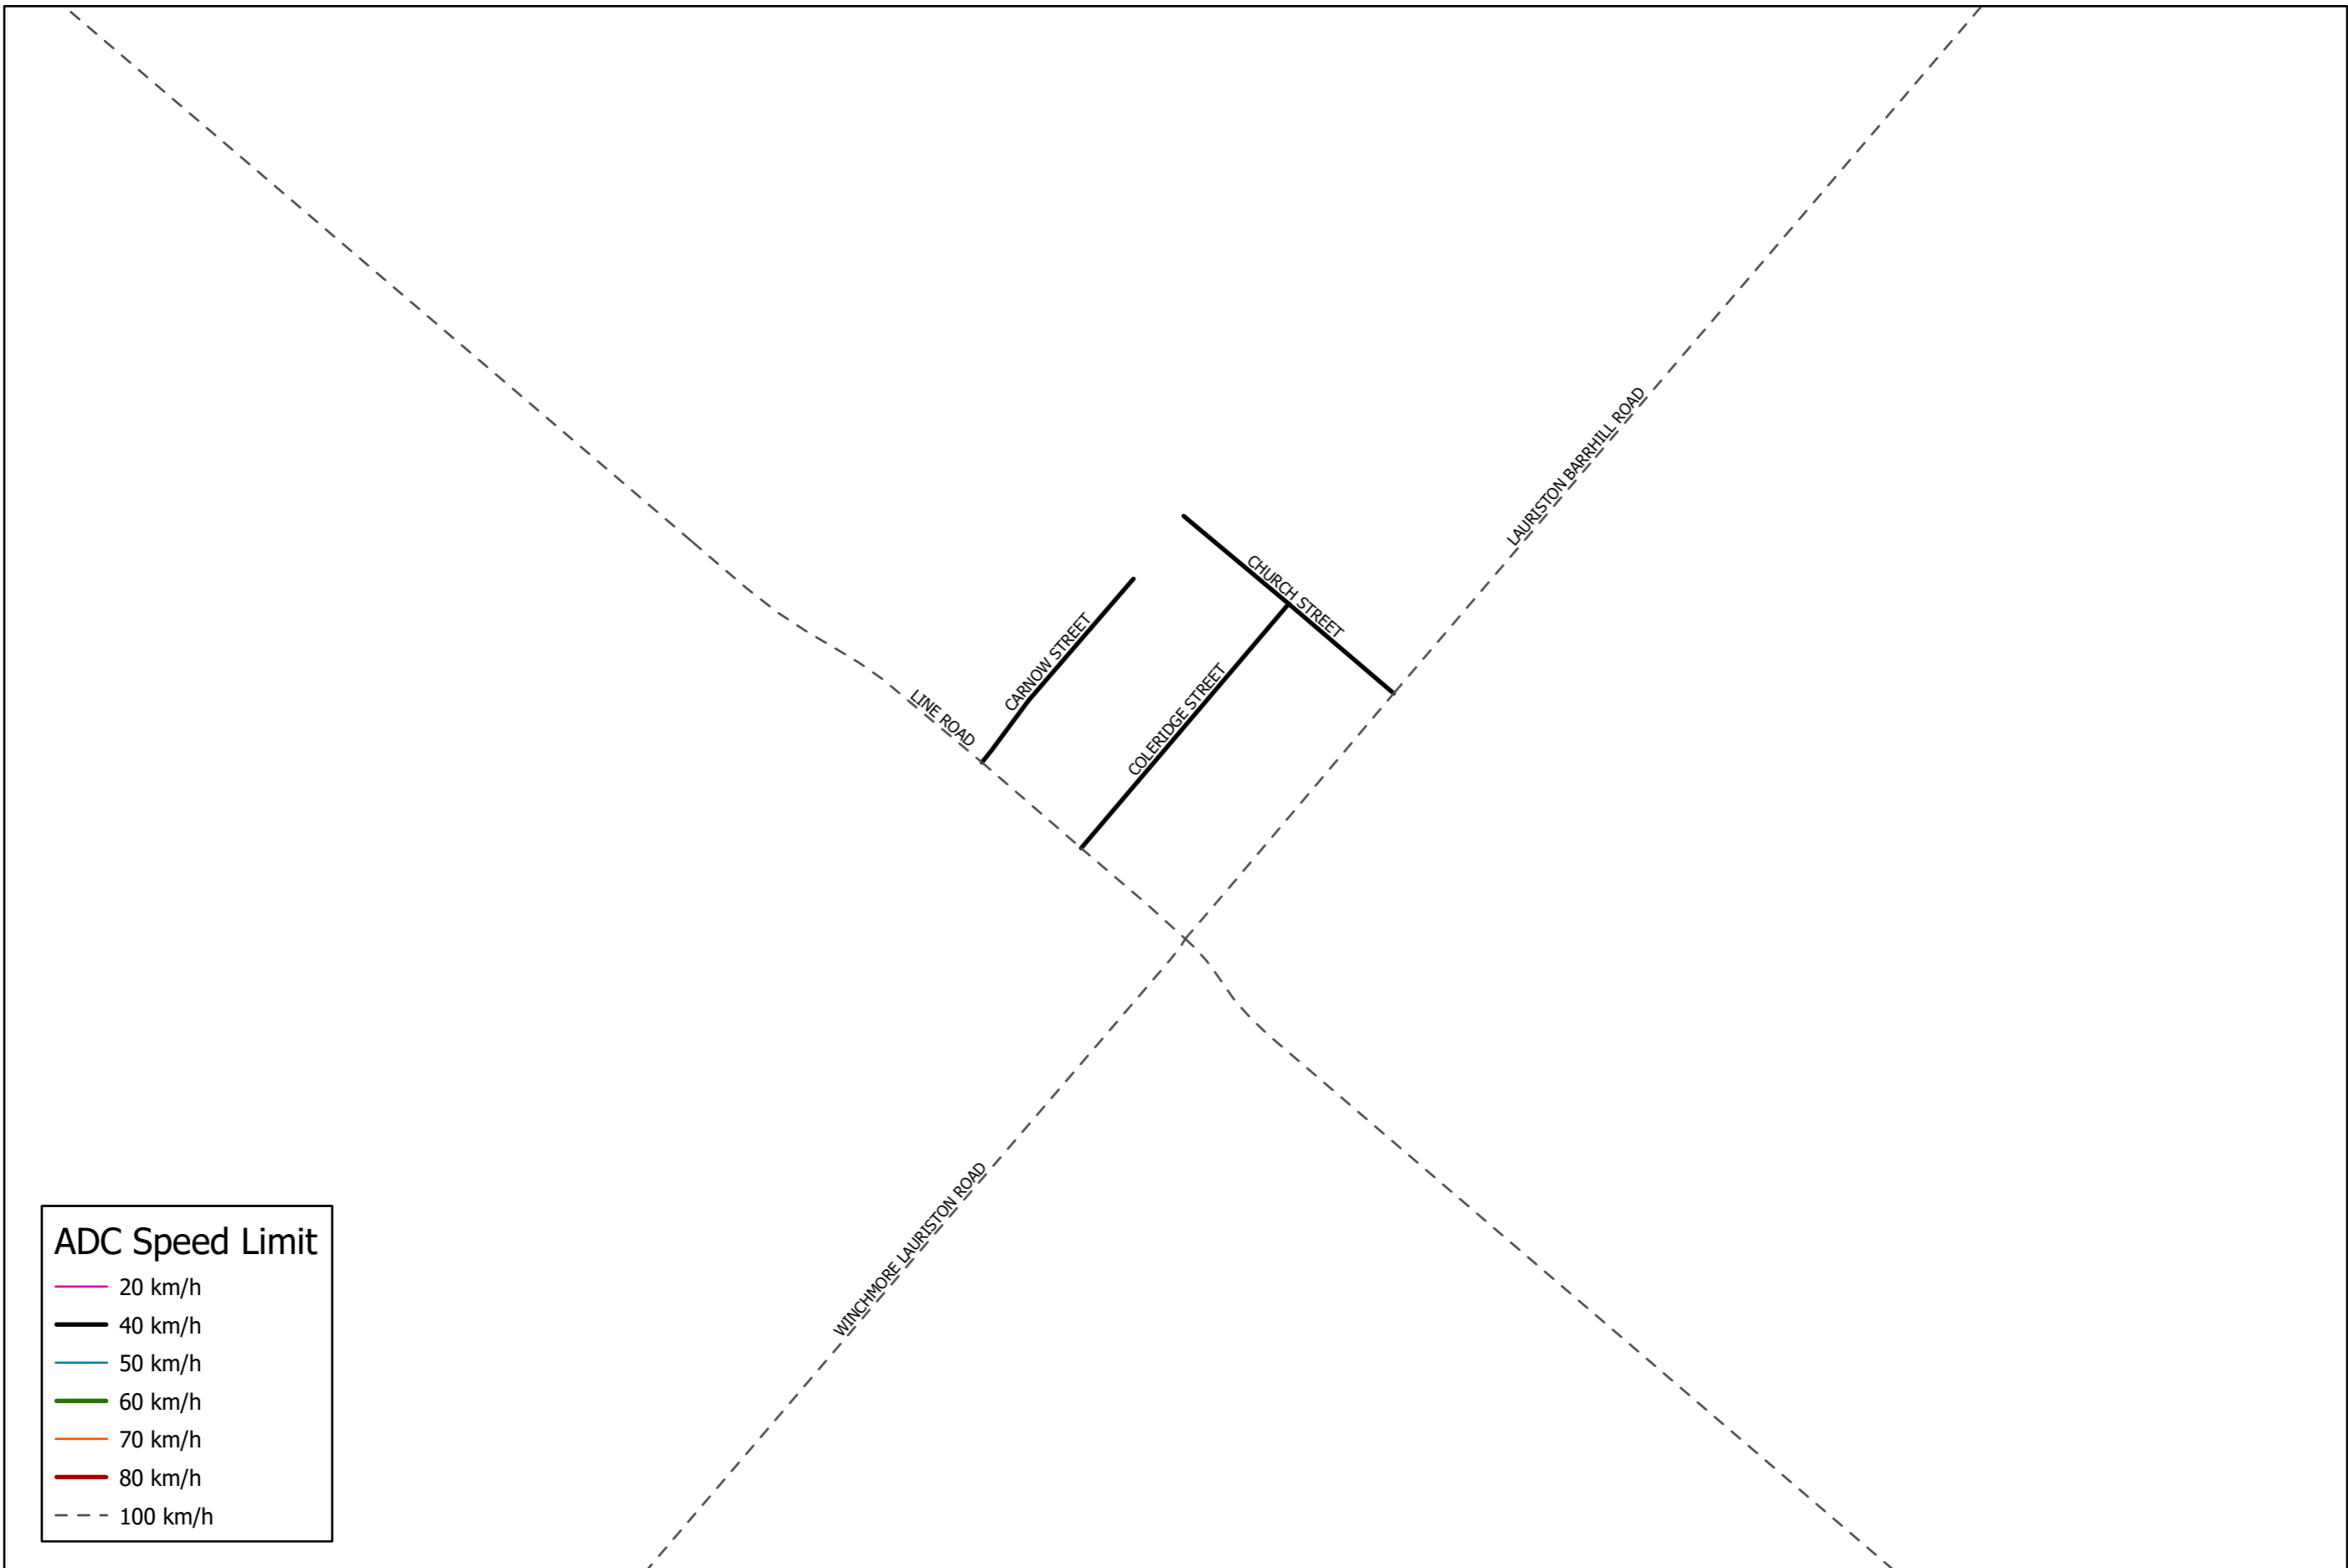

**ADC Speed Limit**

- 20 km/h
- 40 km/h
- 50 km/h
- 60 km/h
- 70 km/h
- 80 km/h
- - - 100 km/h

2021/03: Lake Hood Speed Limit Restrictions

Scale 1:10,000  
At A3

**Disclaimer Note:**

Sourced from the LINZ Data Service and licensed for re-use under the Creative Commons Attribution 4.0 New Zealand license. The information supplied in this image is sourced from information held by Ashburton District Council. It is supplied in good faith but its accuracy or completeness is not guaranteed.