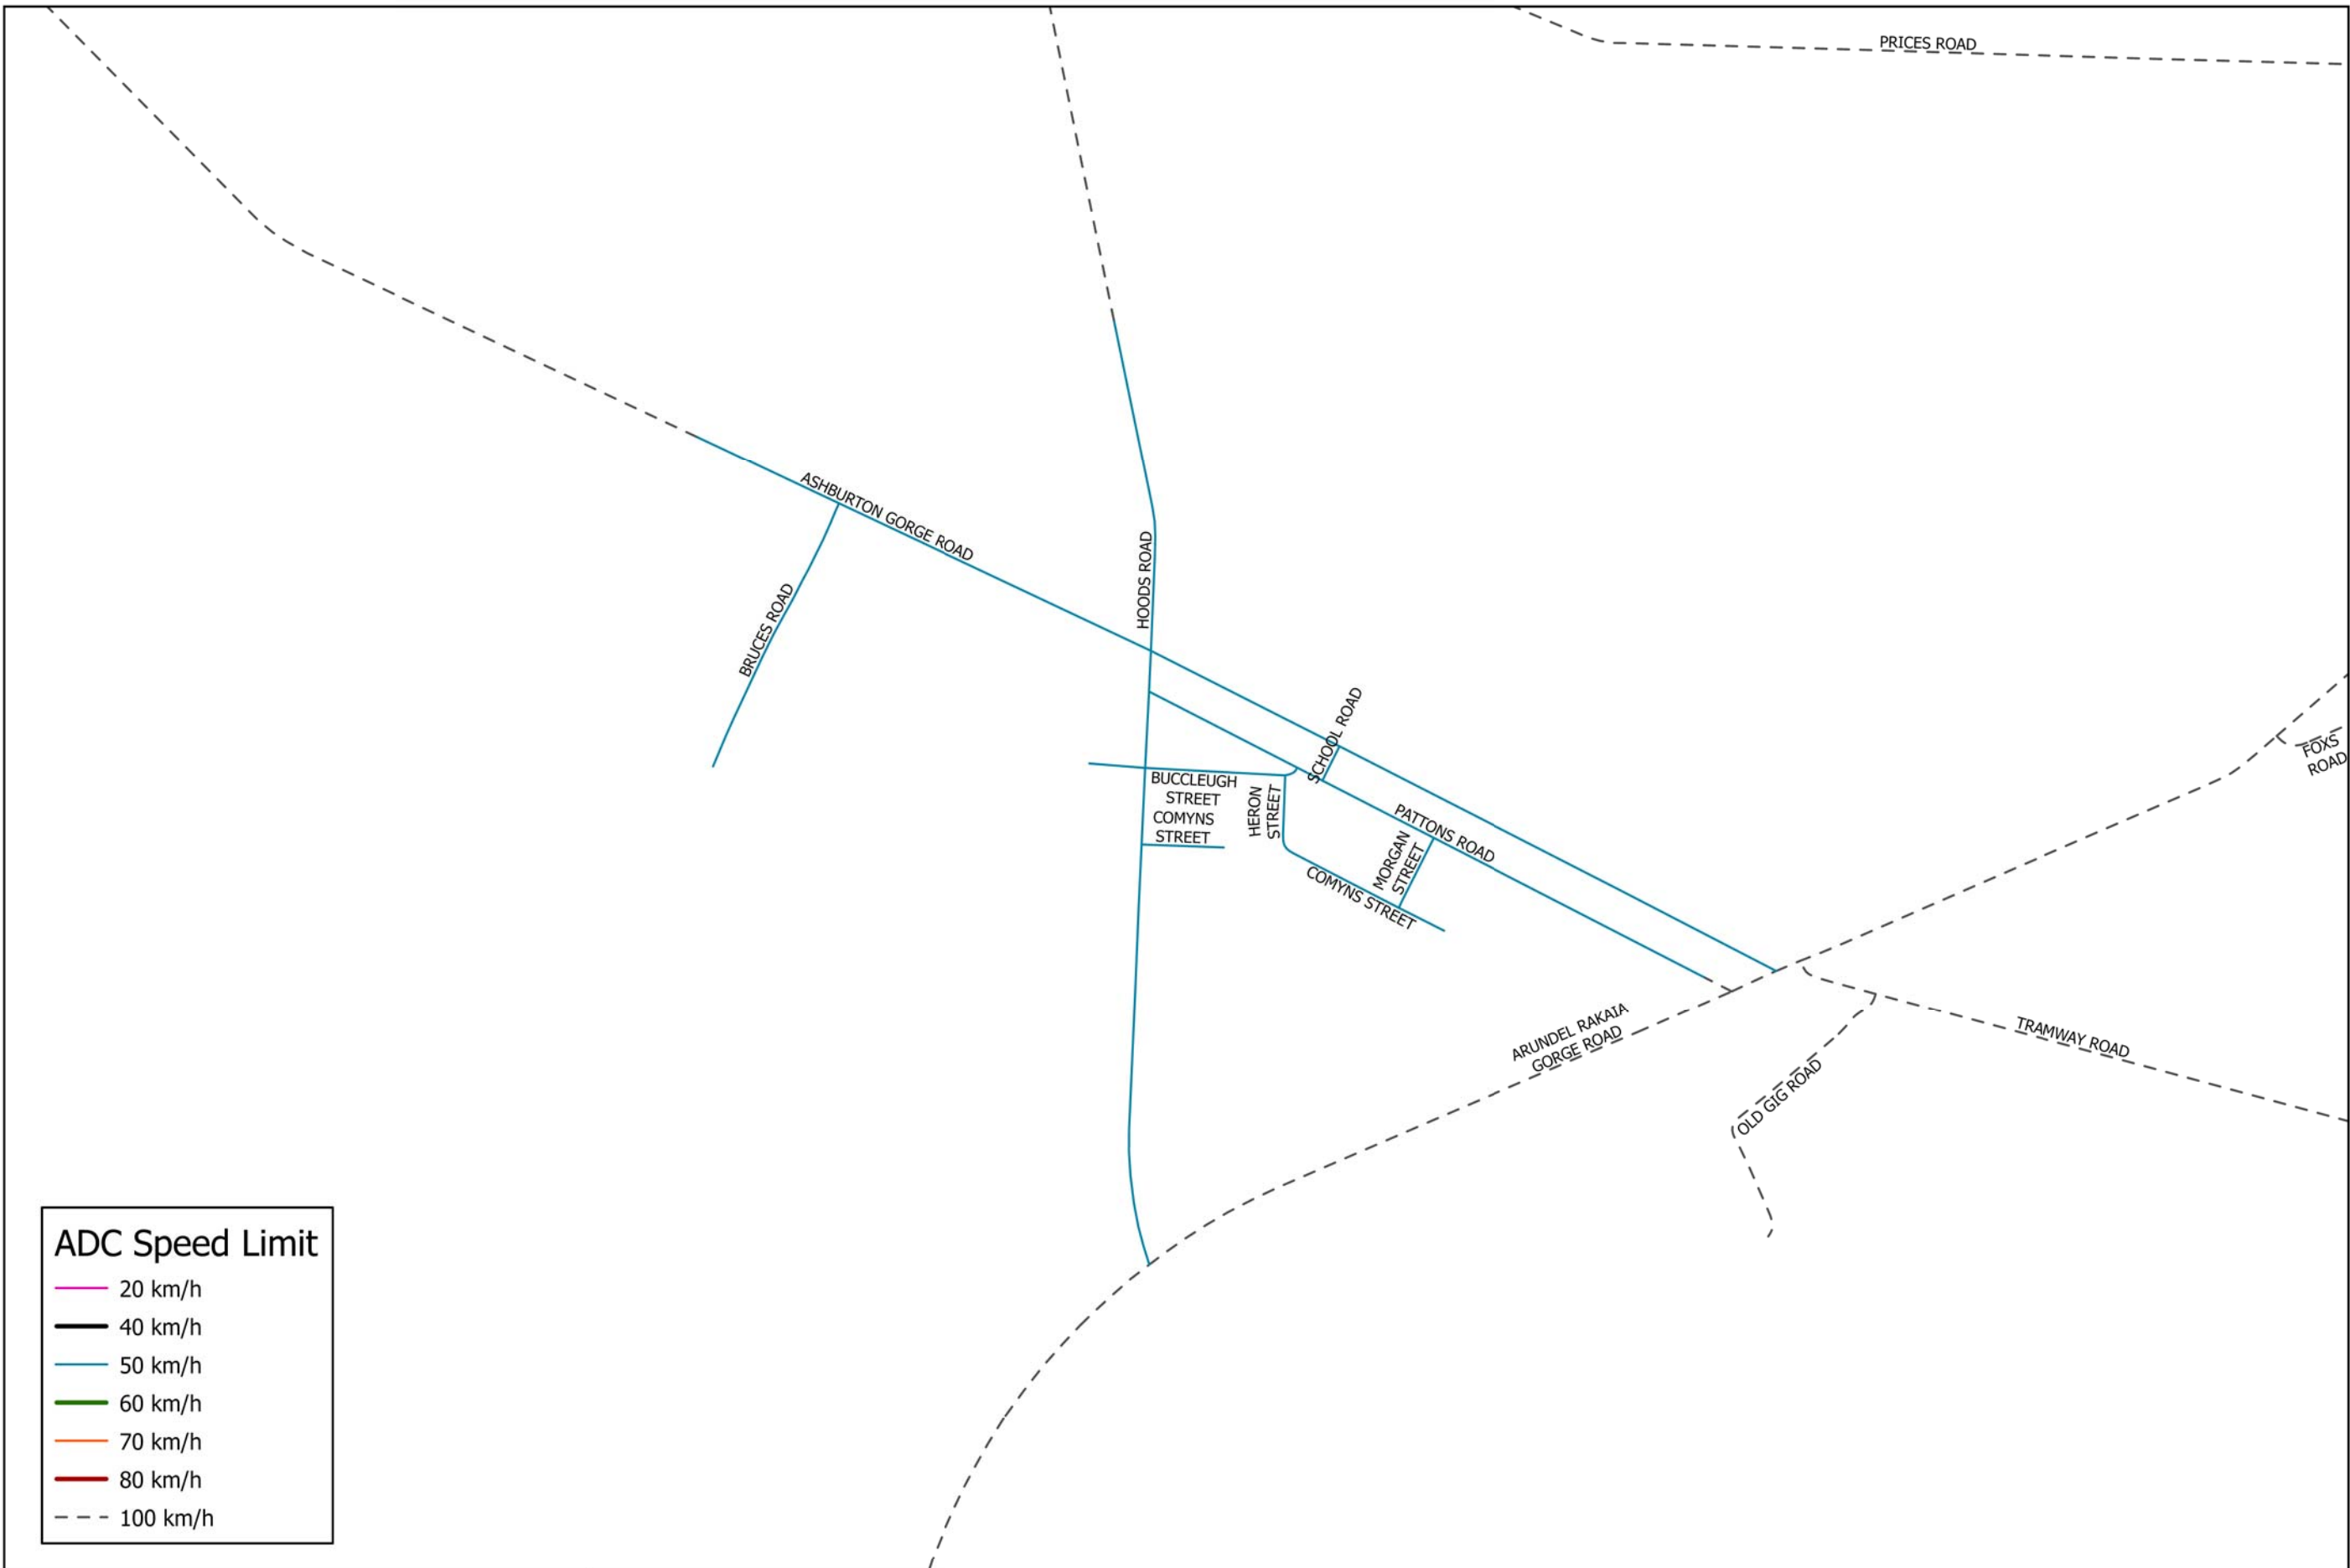

ADC Speed Limit

- 20 km/h
- 40 km/h
- 50 km/h
- 60 km/h
- 70 km/h
- 80 km/h
- - - 100 km/h

2020/04: Mt Somers Speed Limit Restrictions

Scale 1:10,000
At A3

Disclaimer Note:

Sourced from the LINZ Data Service and licensed for re-use under the Creative Commons Attribution 4.0 New Zealand license. The information supplied in this image is sourced from information held by Ashburton District Council. It is supplied in good faith but its accuracy or completeness is not guaranteed.