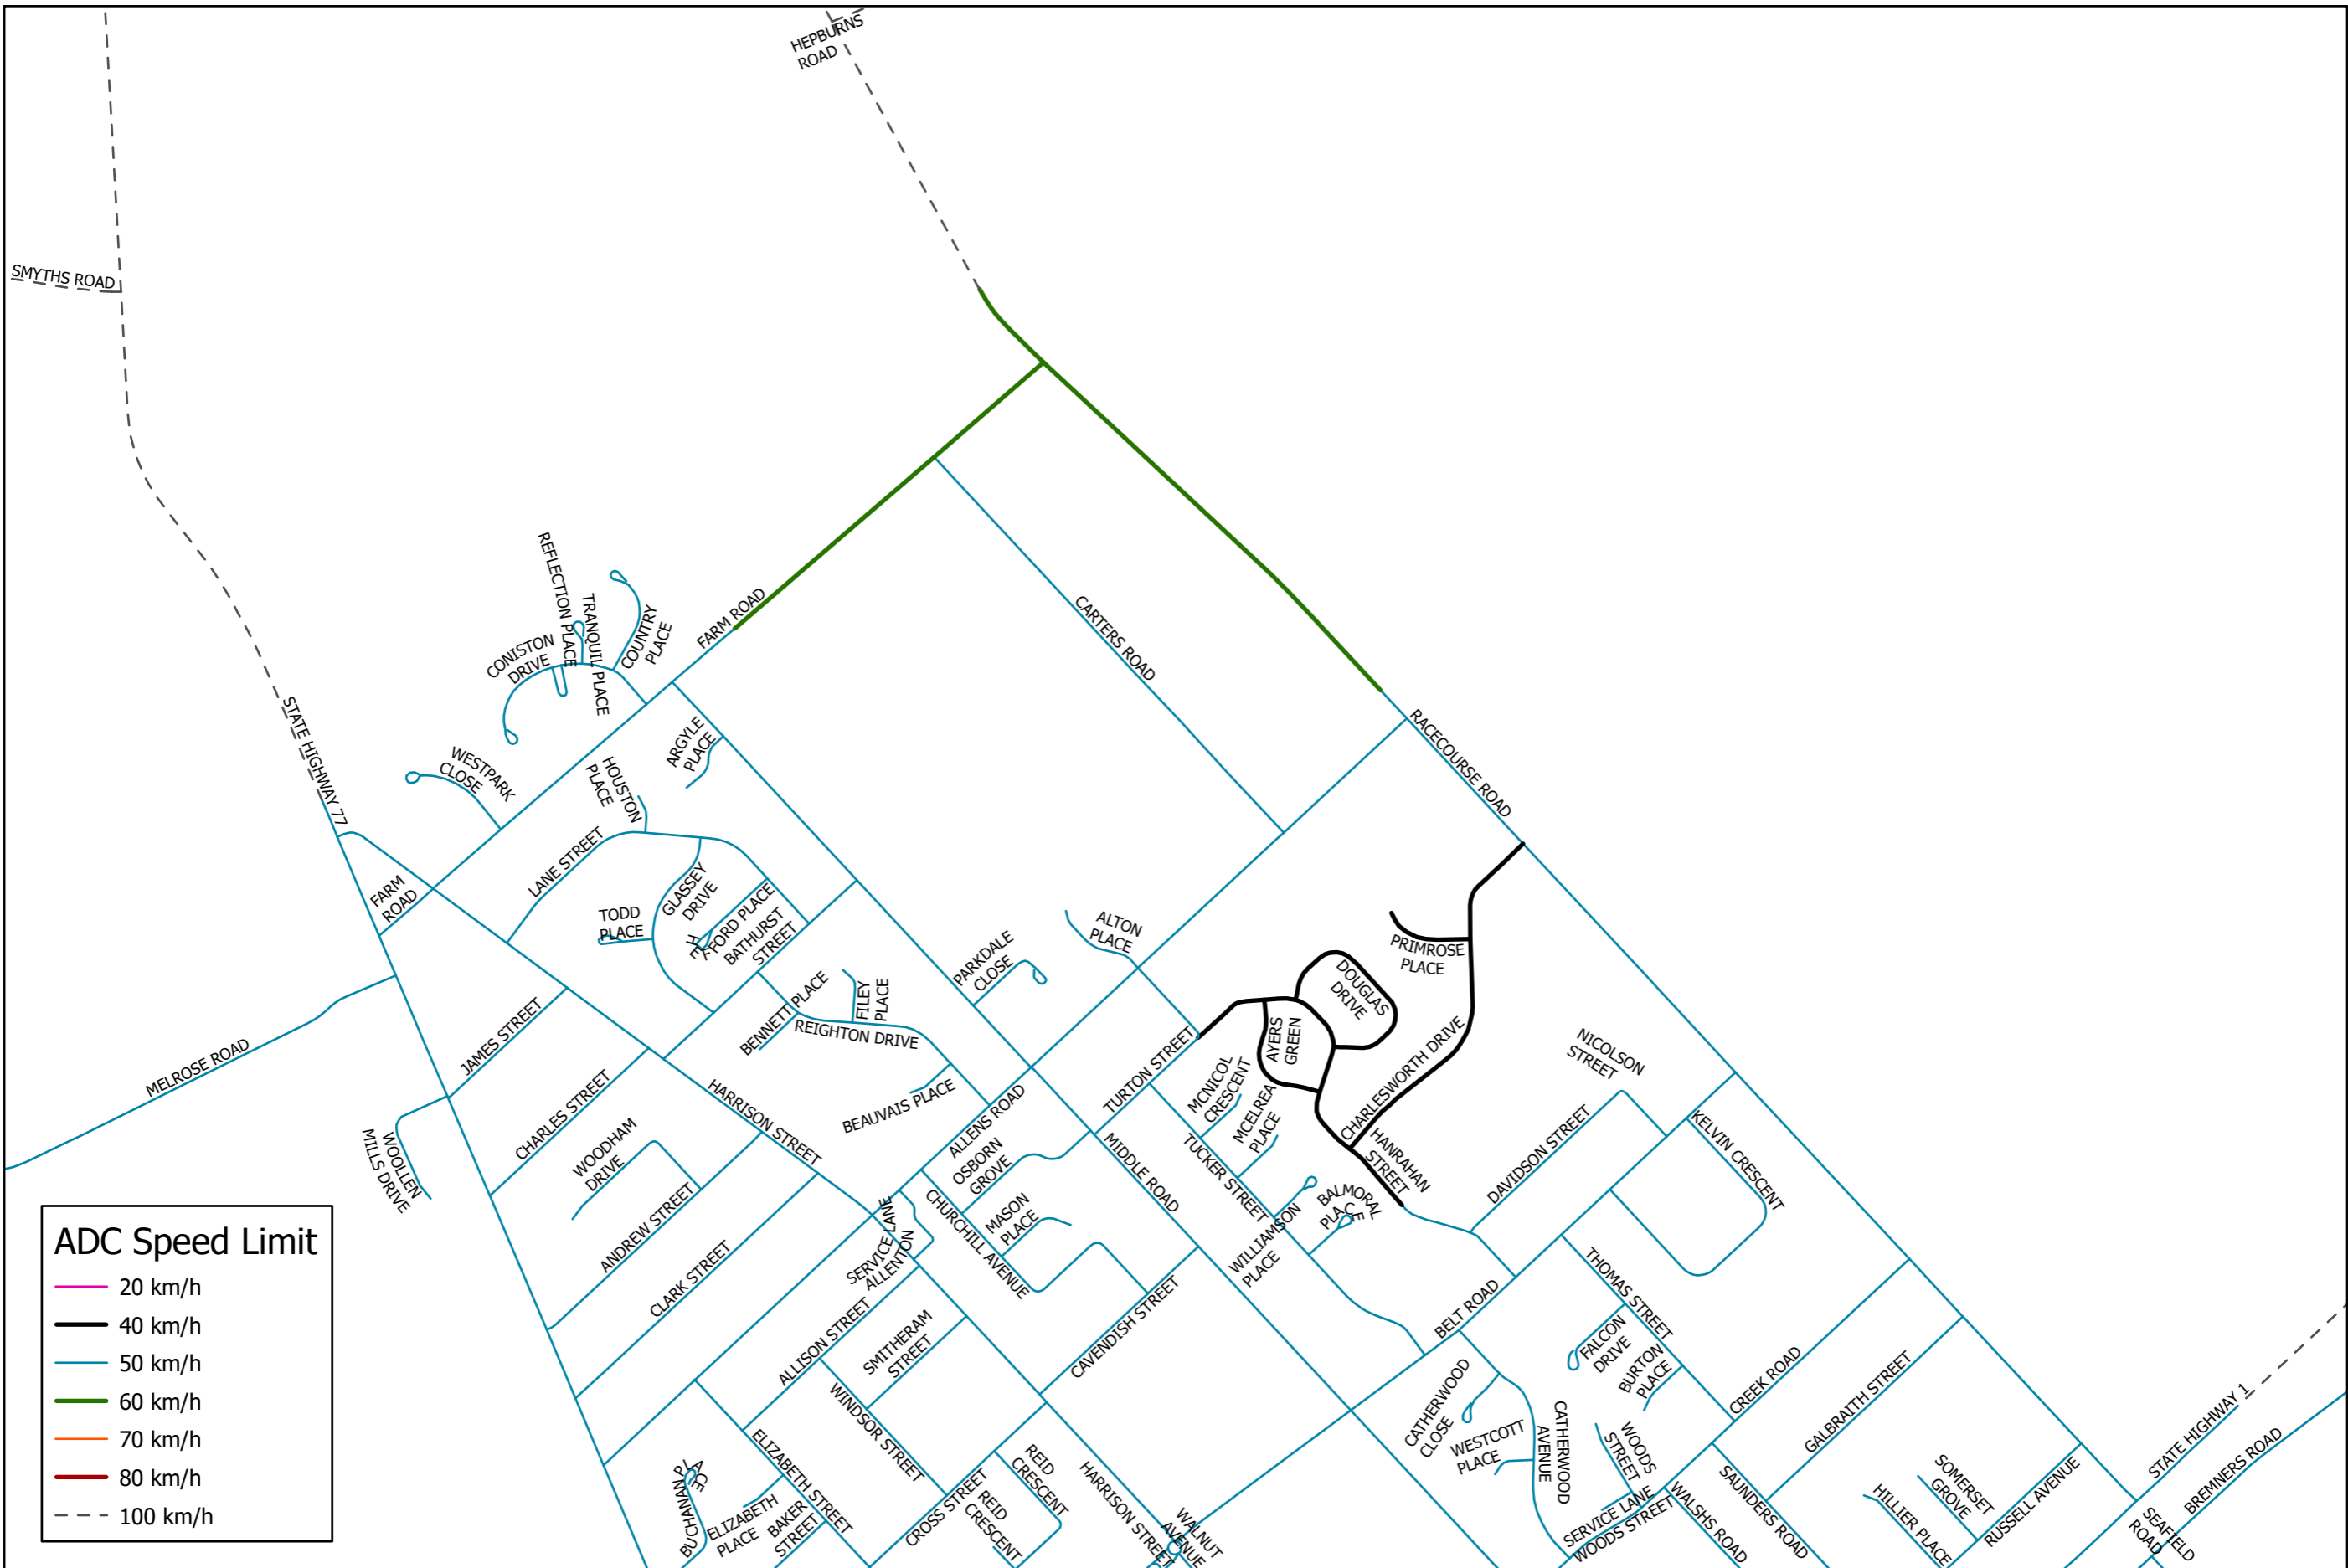

**ADC Speed Limit**

- 20 km/h
- 40 km/h
- 50 km/h
- 60 km/h
- 70 km/h
- 80 km/h
- - - 100 km/h

**2020/05: Tinwald Speed Limit Restrictions**

Scale 1:12,500  
At A3

**Disclaimer Note:**

Sourced from the LINZ Data Service and licensed for re-use under the Creative Commons Attribution 4.0 New Zealand license. The information supplied in this image is sourced from information held by Ashburton District Council. It is supplied in good faith but its accuracy or completeness is not guaranteed.