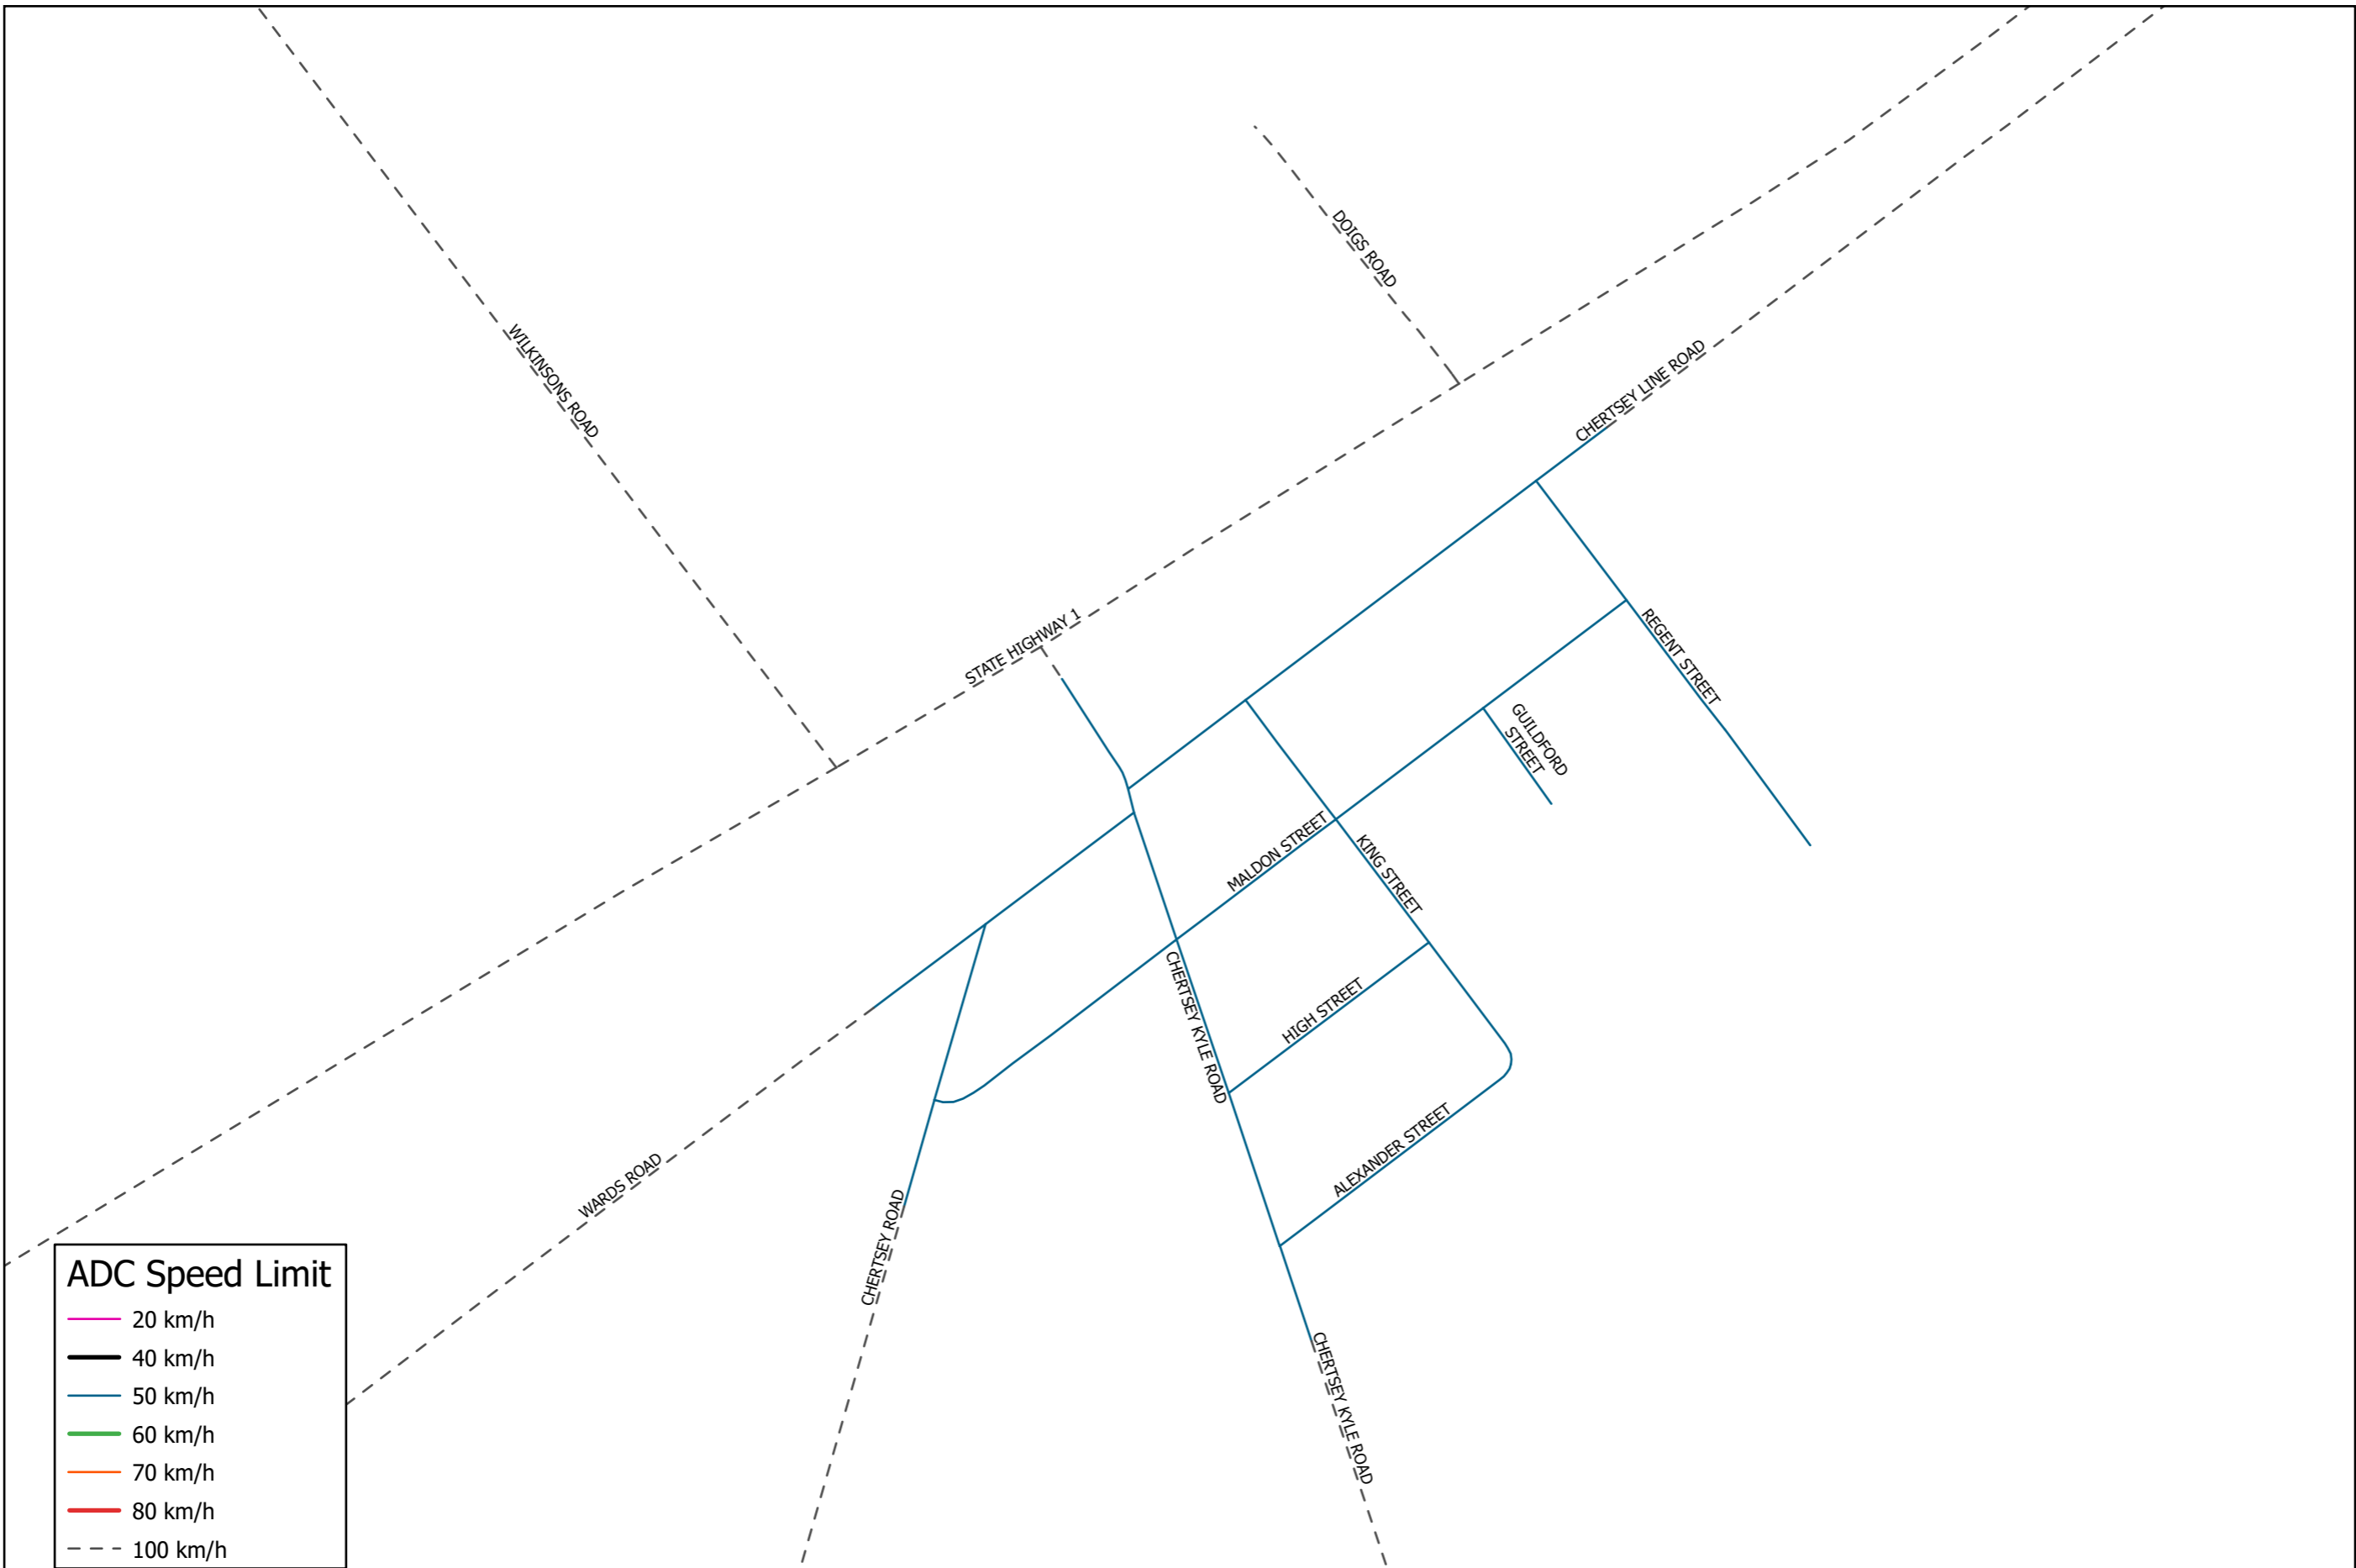

ADC Speed Limit

- 20 km/h
- 40 km/h
- 50 km/h
- 60 km/h
- 70 km/h
- 80 km/h
- - - 100 km/h

2021/08: Chertsey Speed Limit Restrictions

Scale 1:5,000
At A3