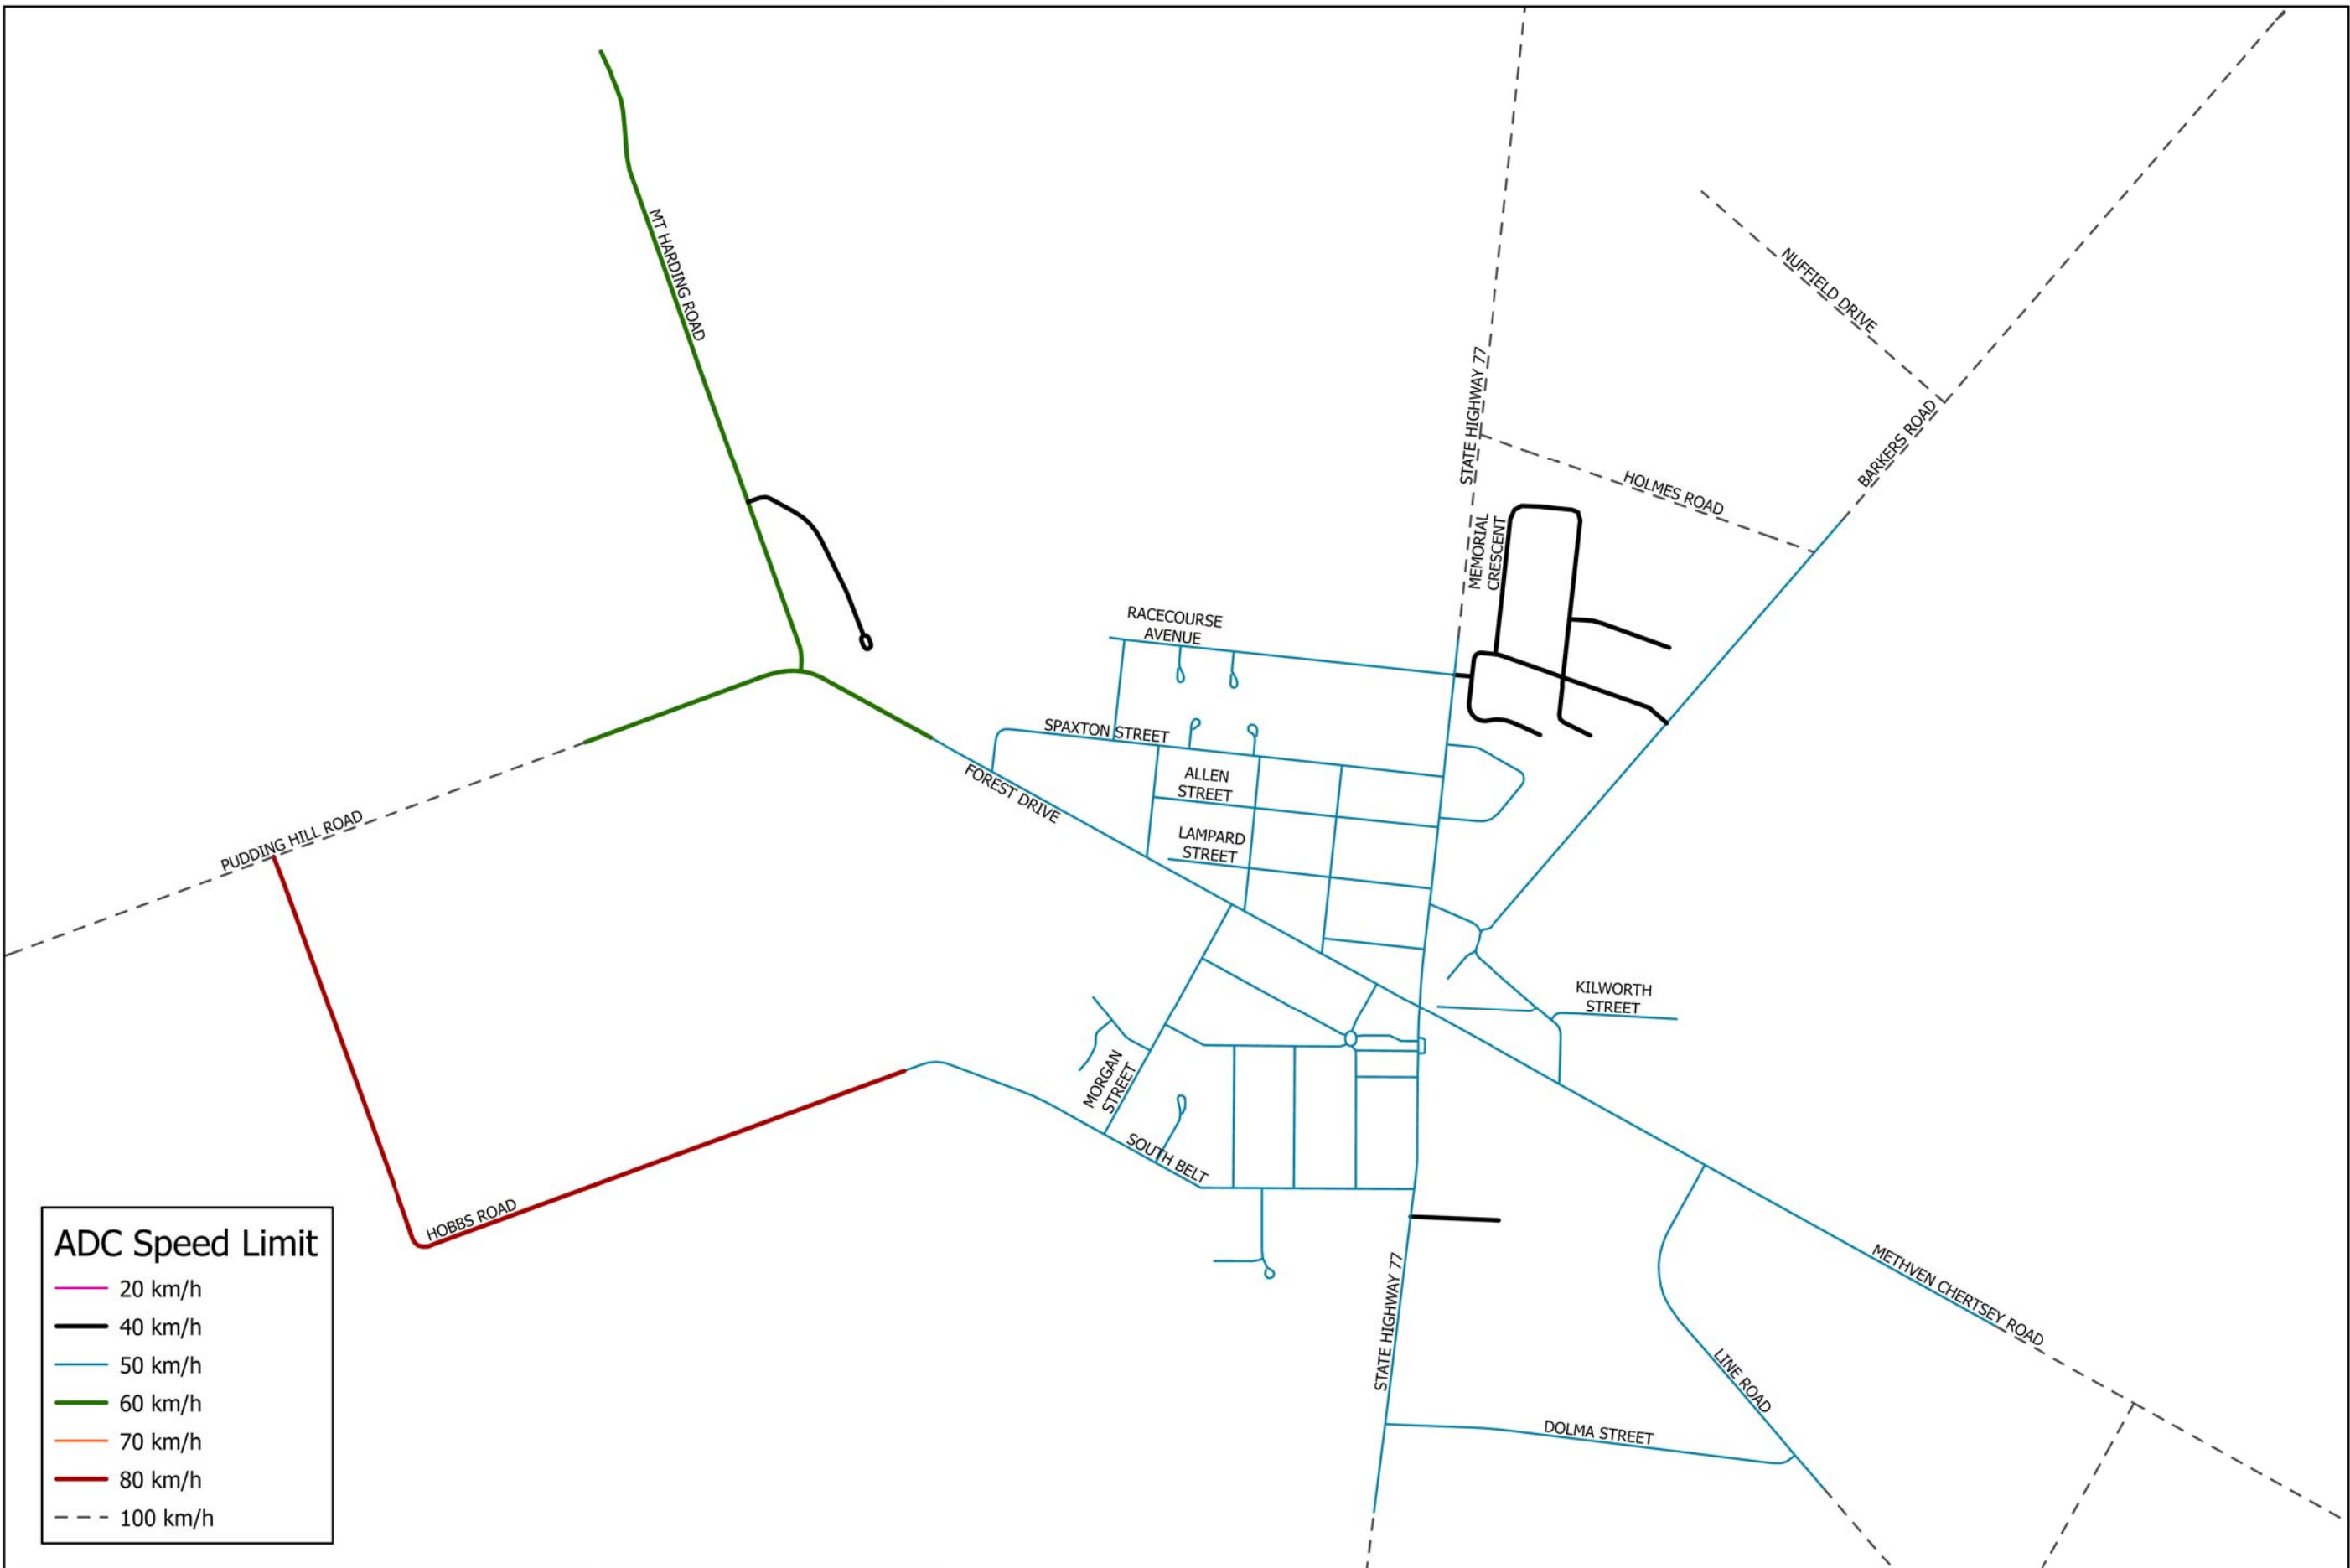

**ADC Speed Limit**

- 20 km/h
- 40 km/h
- 50 km/h
- 60 km/h
- 70 km/h
- 80 km/h
- - - 100 km/h

**2020/01: Fairton Speed Limit Restrictions**

Scale 1:10,000  
At A3

**Disclaimer Note:**

Sourced from the LINZ Data Service and licensed for re-use under the Creative Commons Attribution 4.0 New Zealand license. The information supplied in this image is sourced from information held by Ashburton District Council. It is supplied in good faith but its accuracy or completeness is not guaranteed.

**ADC Speed Limit**

- 20 km/h
- 40 km/h
- 50 km/h
- 60 km/h
- 70 km/h
- 80 km/h
- - - 100 km/h

2020/02: Mayfield Speed Limit Restrictions

Scale 1:5,000  
At A3

Disclaimer Note:

Sourced from the LINZ Data Service and licensed for re-use under the Creative Commons Attribution 4.0 New Zealand license. The information supplied in this image is sourced from information held by Ashburton District Council. It is supplied in good faith but its accuracy or completeness is not guaranteed.