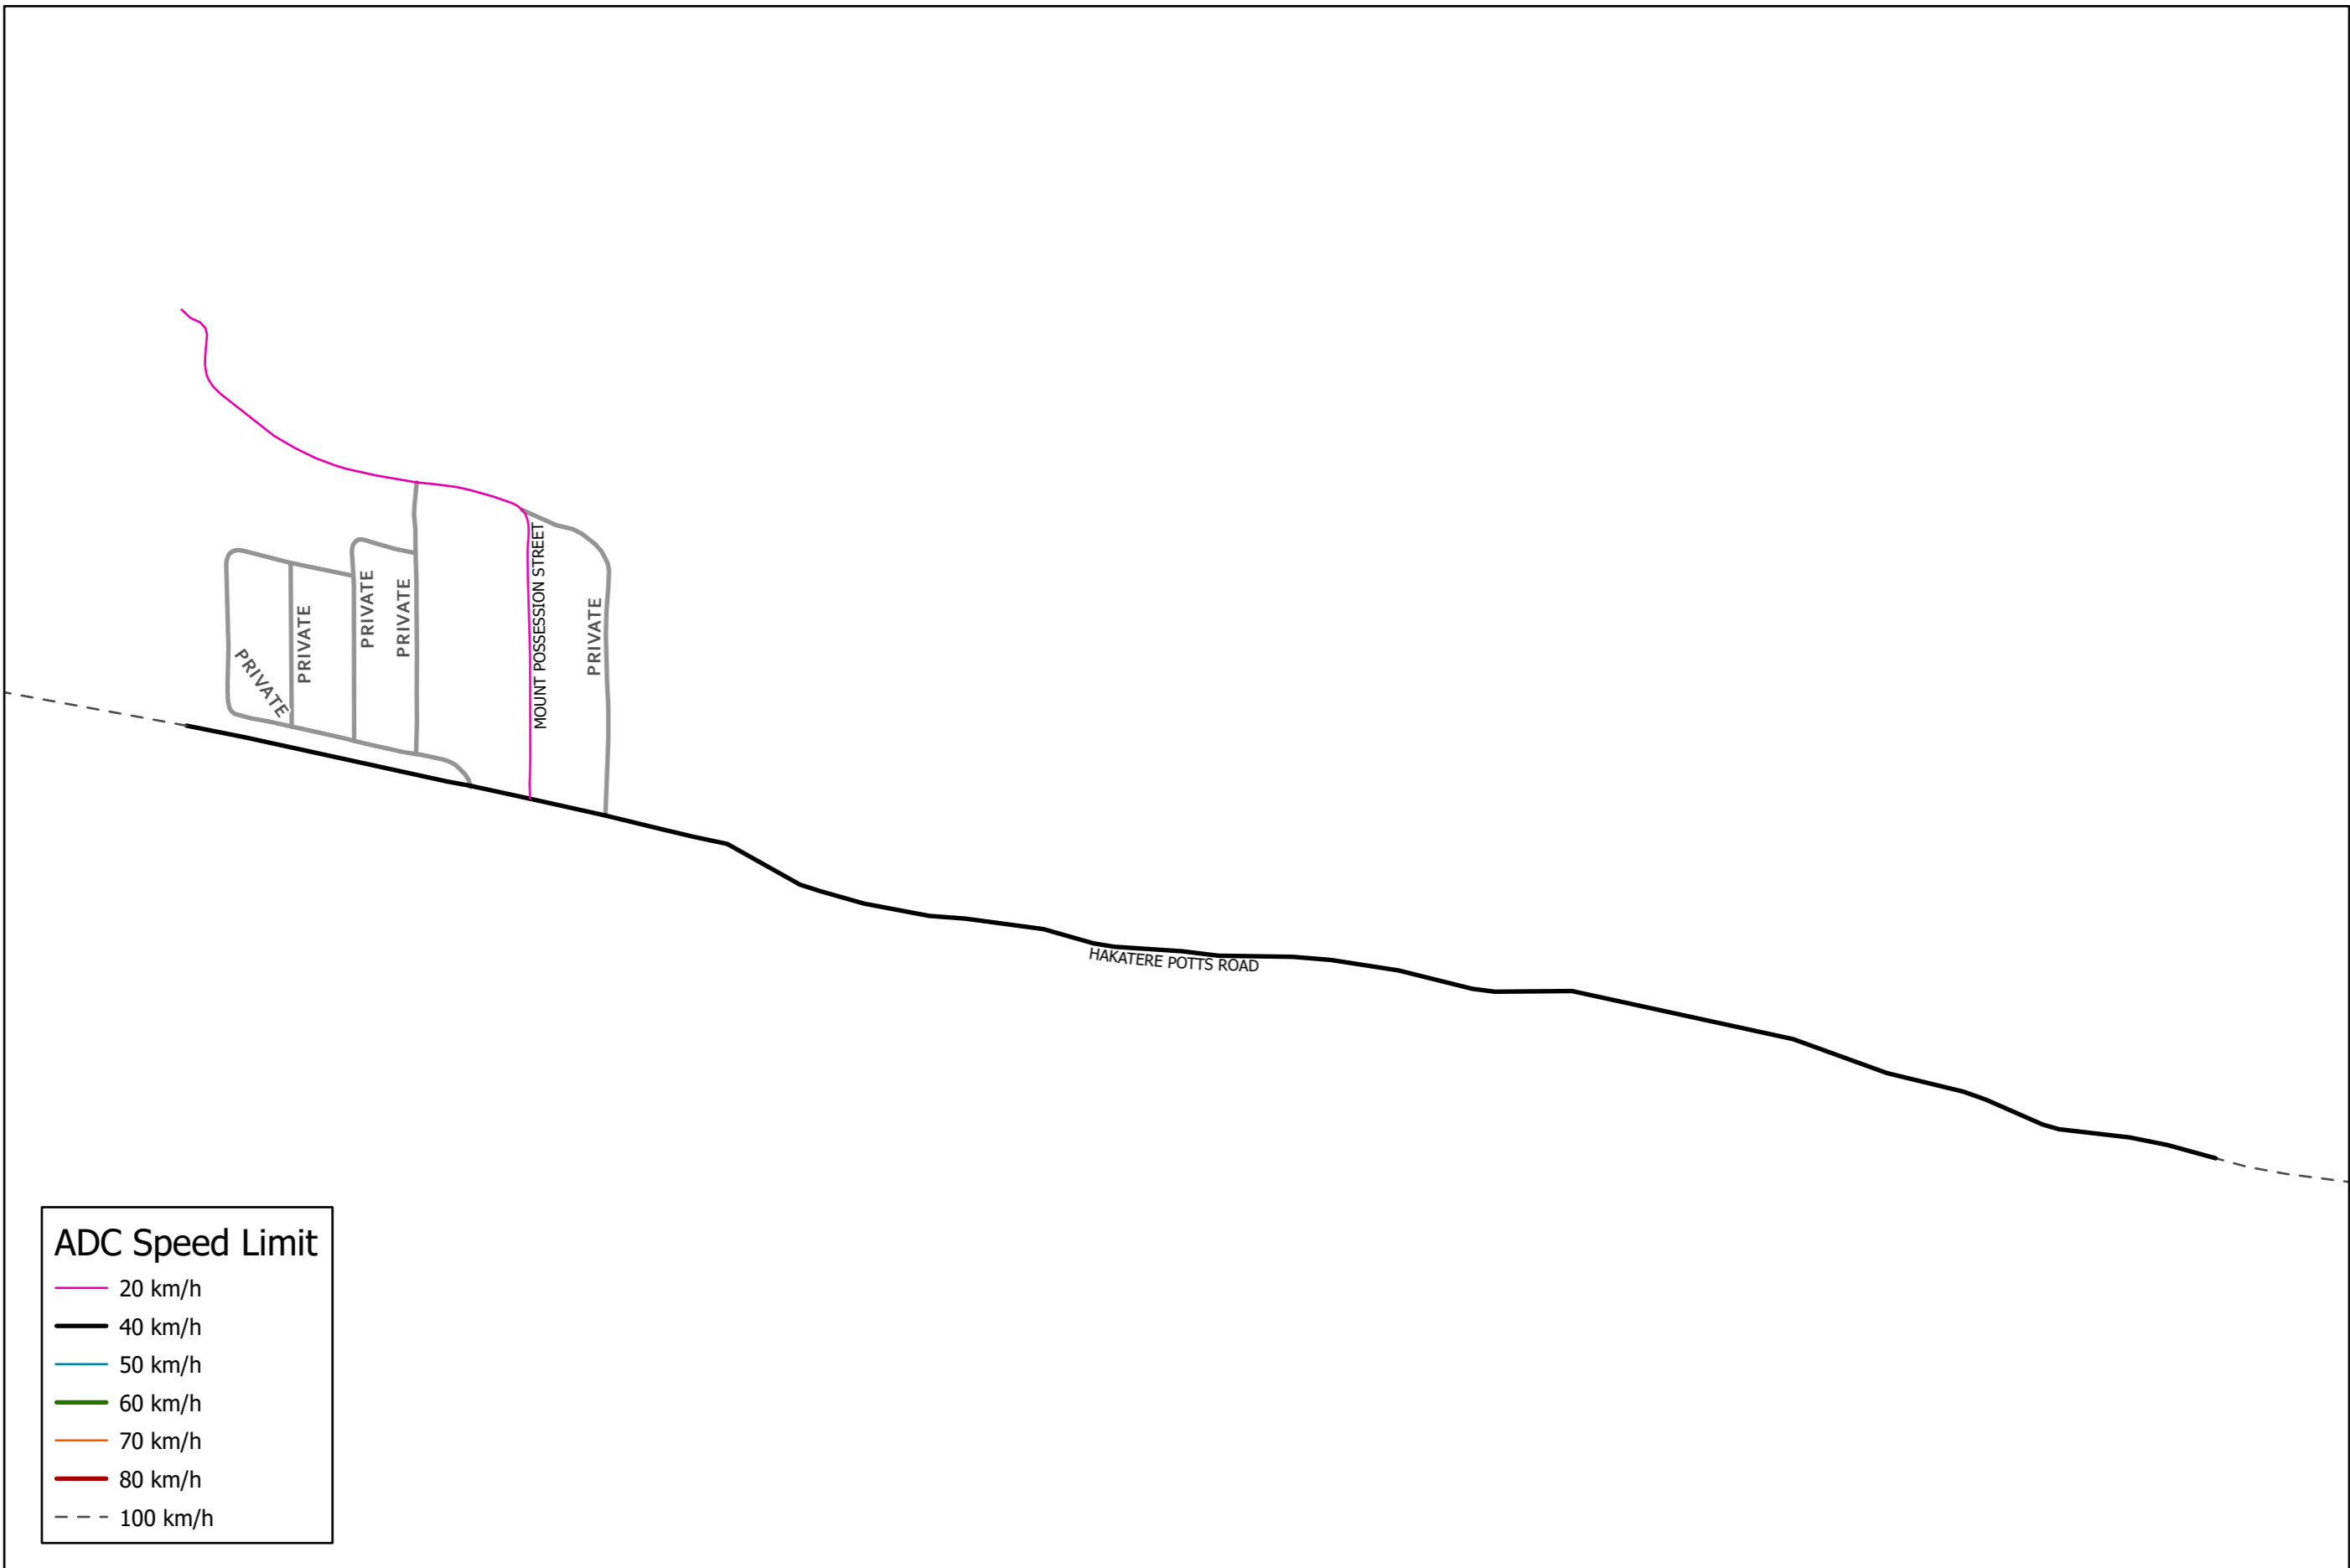

**ADC Speed Limit**

- 20 km/h
- 40 km/h
- 50 km/h
- 60 km/h
- 70 km/h
- 80 km/h
- - - 100 km/h

**2021/04: Lauriston Speed Limit Restrictions**

Scale 1:5,000  
At A3

**Disclaimer Note:**  
Sourced from the LINZ Data Service and licensed for re-use under the Creative Commons Attribution 4.0 New Zealand license. The information supplied in this image is sourced from information held by Ashburton District Council. It is supplied in good faith but its accuracy or completeness is not guaranteed.