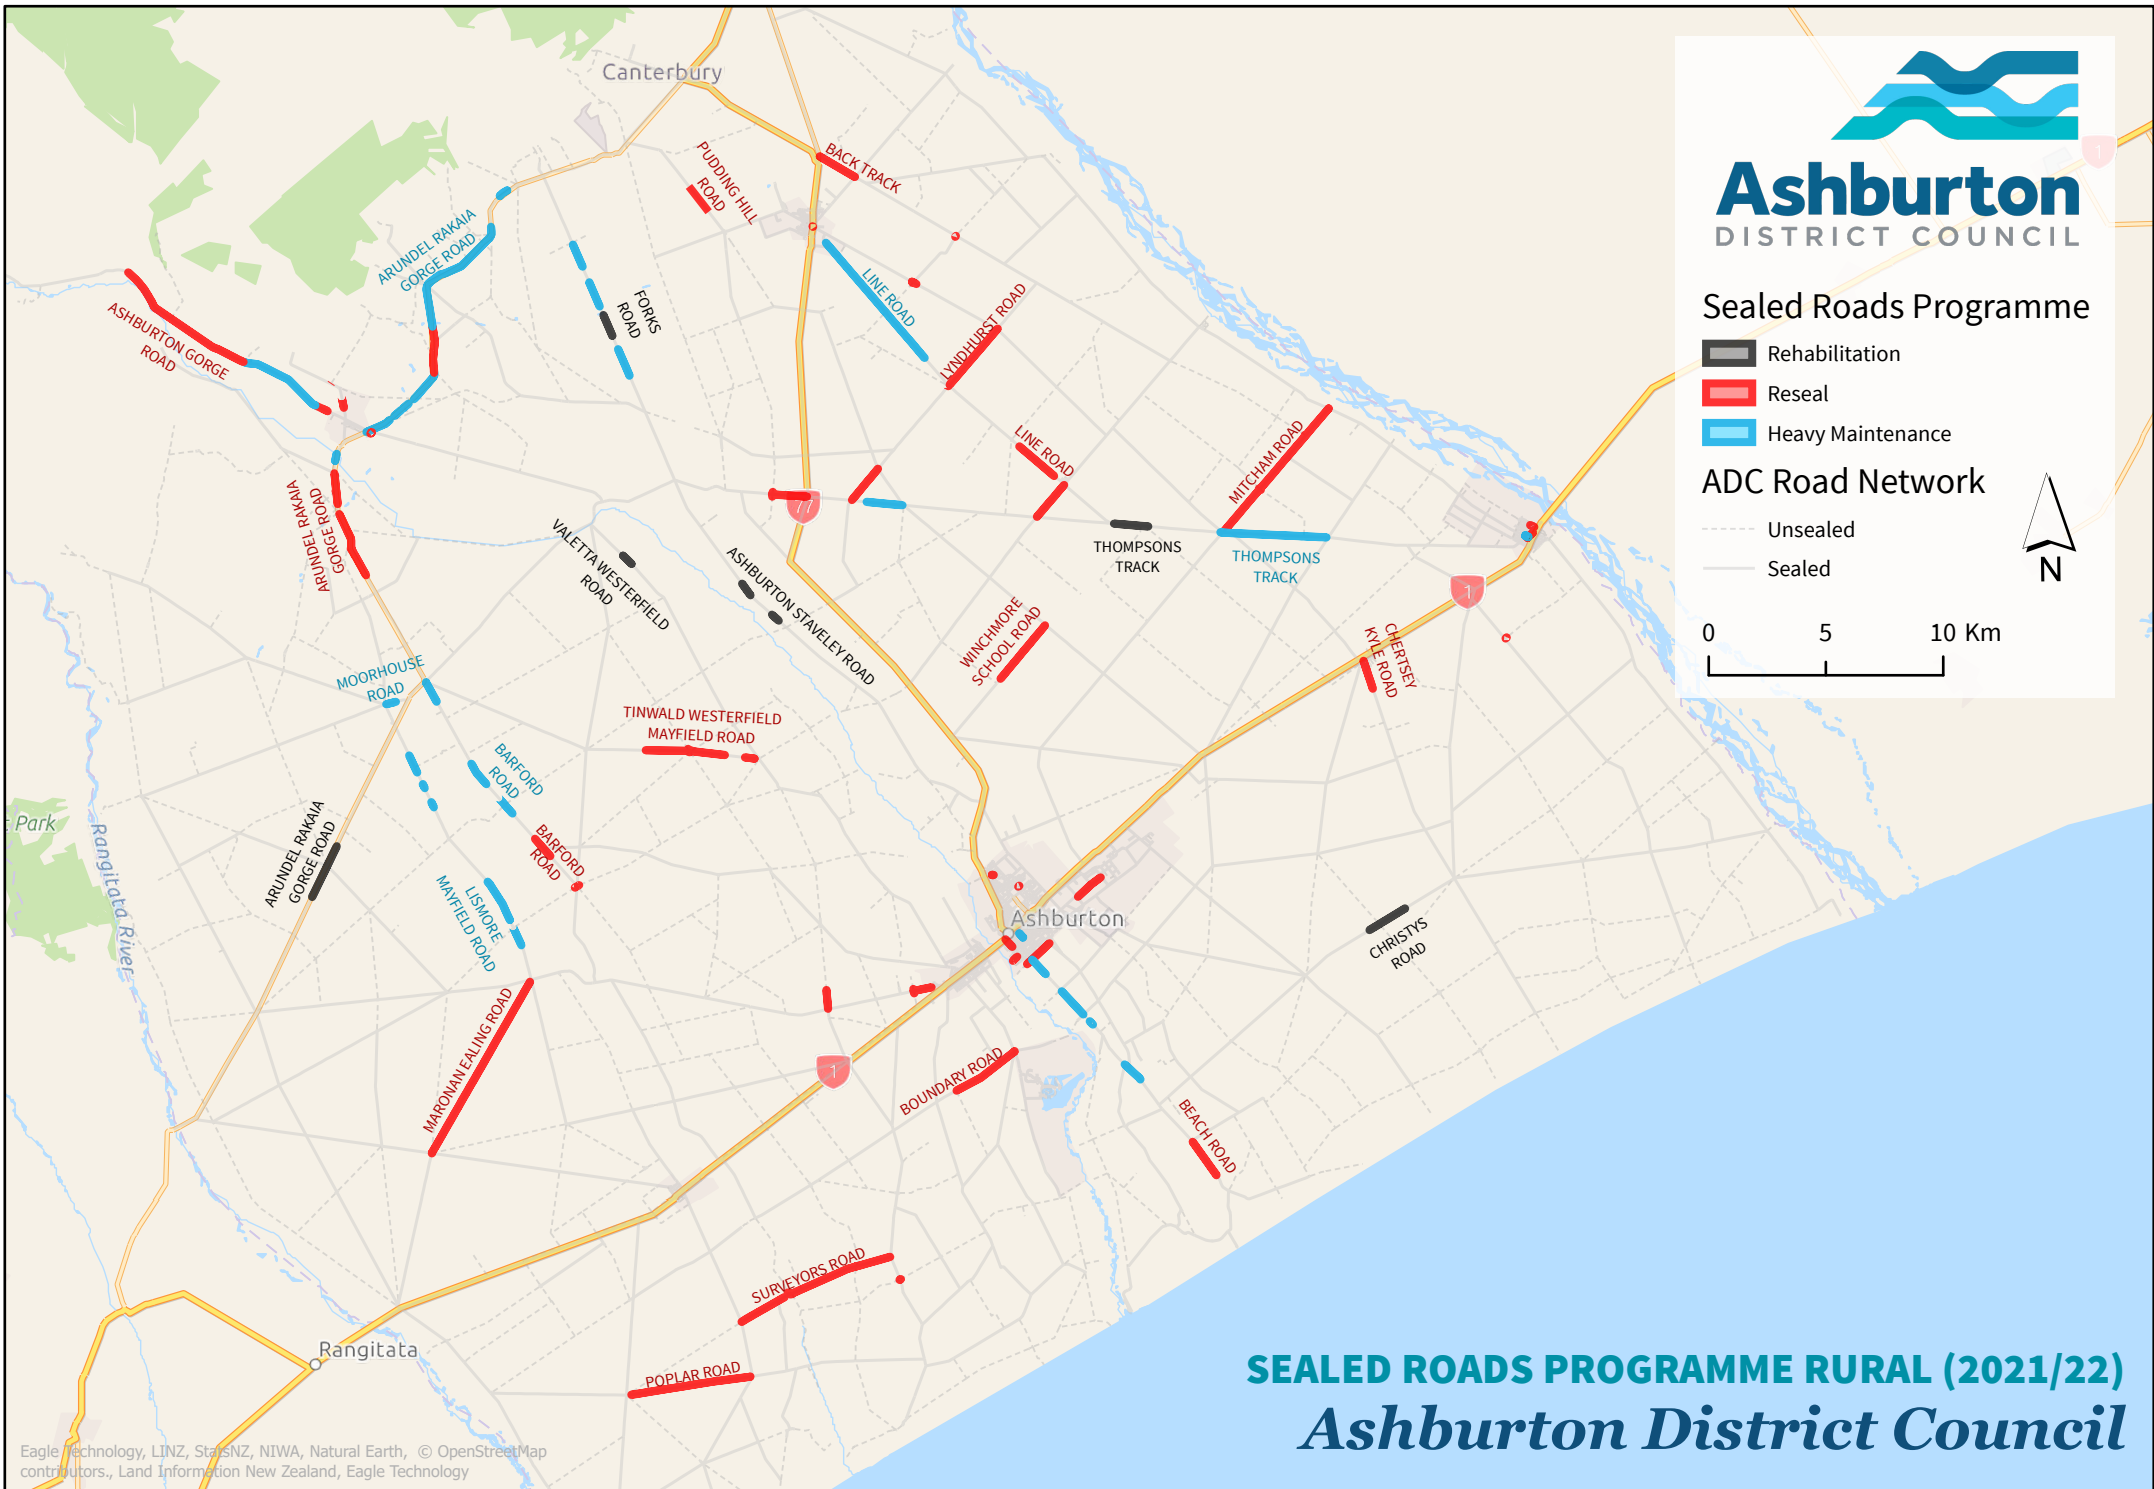

Ashburton DISTRICT COUNCIL

Sealed Roads Programme

- Rehabilitation
- Reseal
- Heavy Maintenance

ADC Road Network

- Unsealed
- Sealed

SEALED ROADS PROGRAMME RURAL (2021/22)

Ashburton District Council