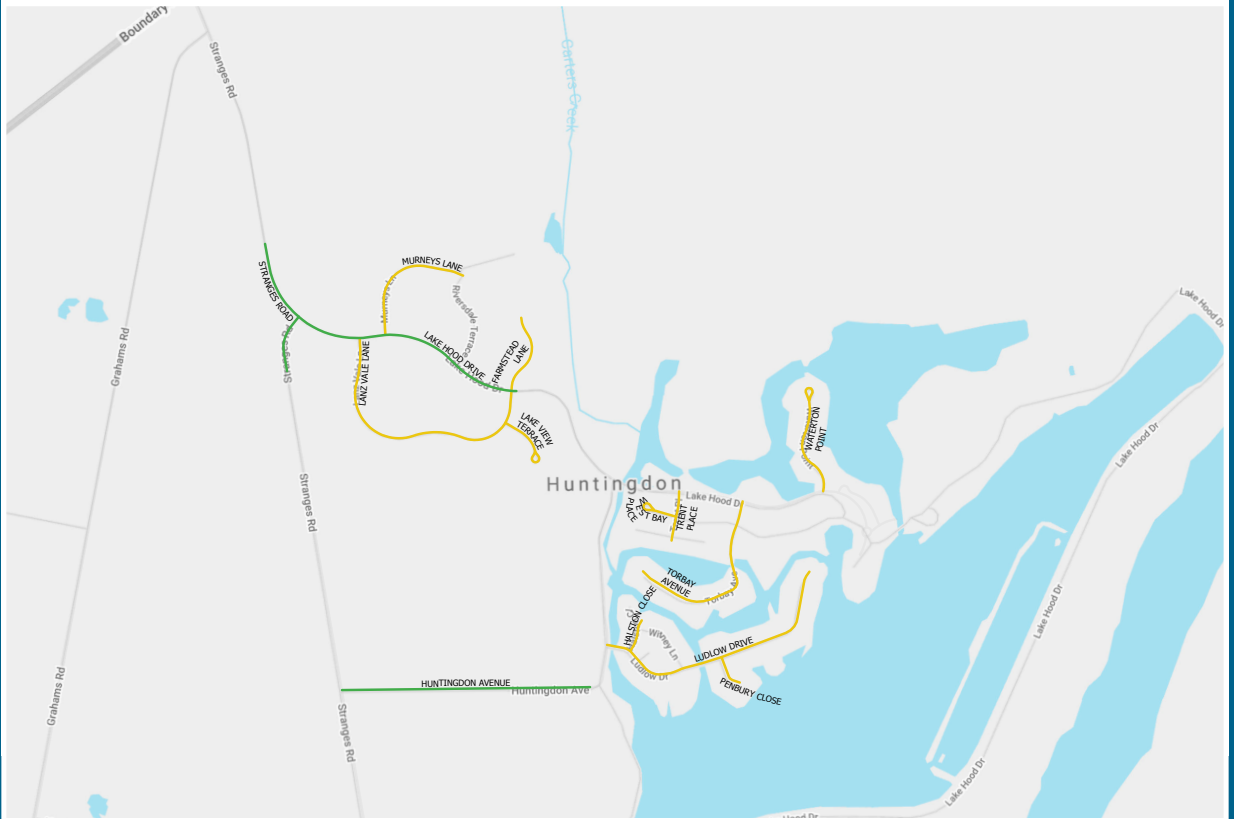

The remaining speed limit changes will follow to learn which roads are affected, view the maps on the Council website.

ashburtondc.govt.nz

Ashburton
DISTRICT COUNCIL

New speed limits

LAKE HOOD

The second stage of speed limit changes resulting from the remaining Speed Limit Review will come into force on **Friday 30 April, 2021**.