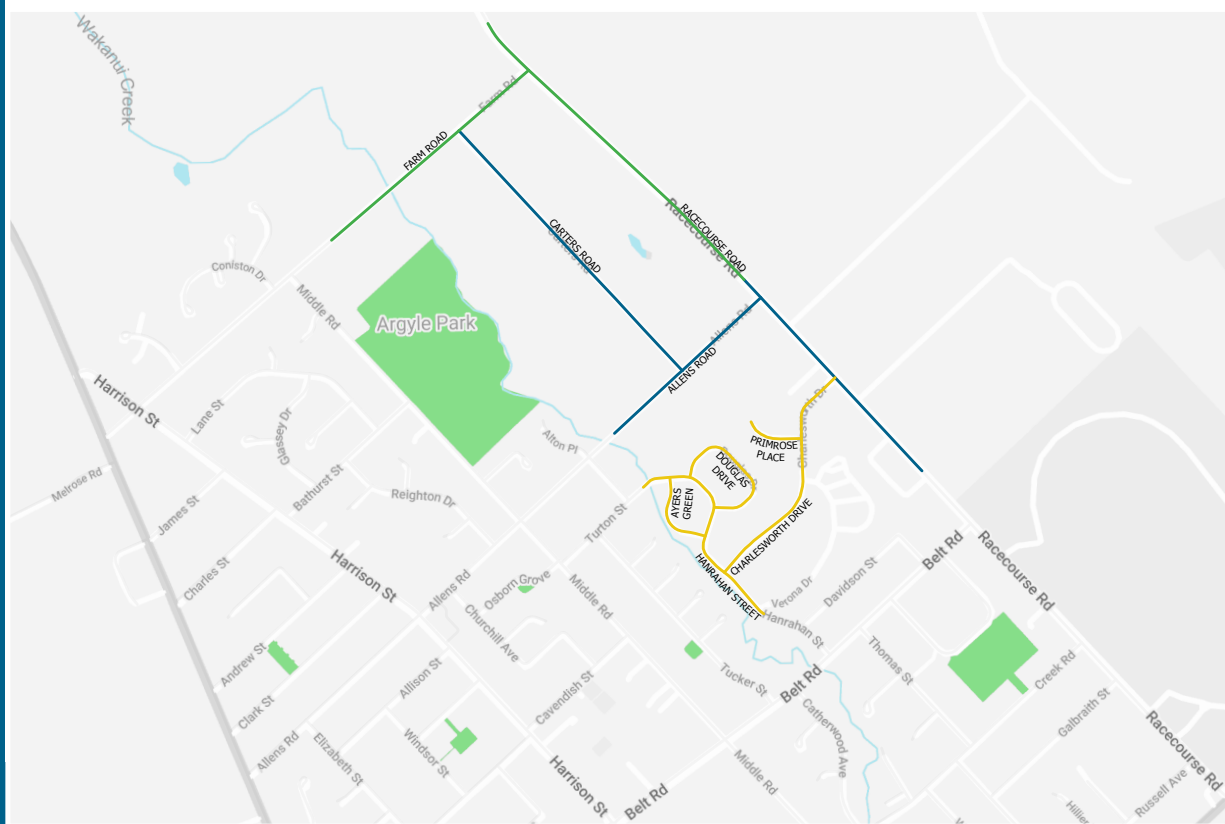

New speed limits

ASHBURTON WEST

The second stage of speed limit changes resulting from the remaining Speed Limit Review will come into force on **Friday 30 April, 2021**.

The remaining speed limit changes will follow to learn which roads are affected, view the maps on the Council website.

ashburtondc.govt.nz

Ashburton
DISTRICT COUNCIL

New speed limits

ASHBURTON EAST

The second stage of speed limit changes resulting from the remaining Speed Limit Review will come into force on **Friday 30 April, 2021**.

The remaining speed limit changes will follow to learn which roads are affected, view the maps on the Council website.

ashburtondc.govt.nz

Ashburton
DISTRICT COUNCIL

New speed limits

LAKE HOOD

The second stage of speed limit changes resulting from the remaining Speed Limit Review will come into force on **Friday 30 April, 2021**.