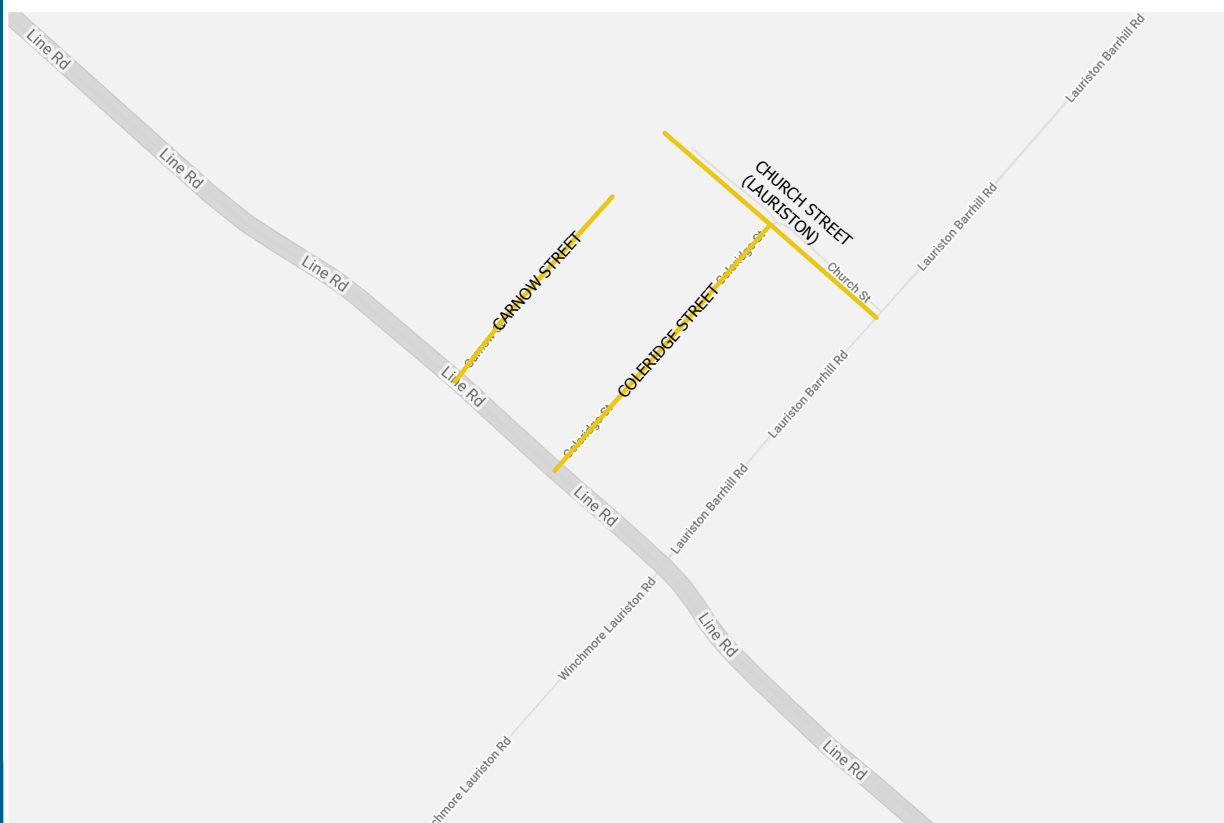

The remaining speed limit changes will follow to learn which roads are affected, view the maps on the Council website.

ashburtondc.govt.nz

Ashburton
DISTRICT COUNCIL

New speed limits

LAURISTON

The second stage of speed limit changes resulting from the remaining Speed Limit Review will come into force on **Friday 30 April, 2021**.