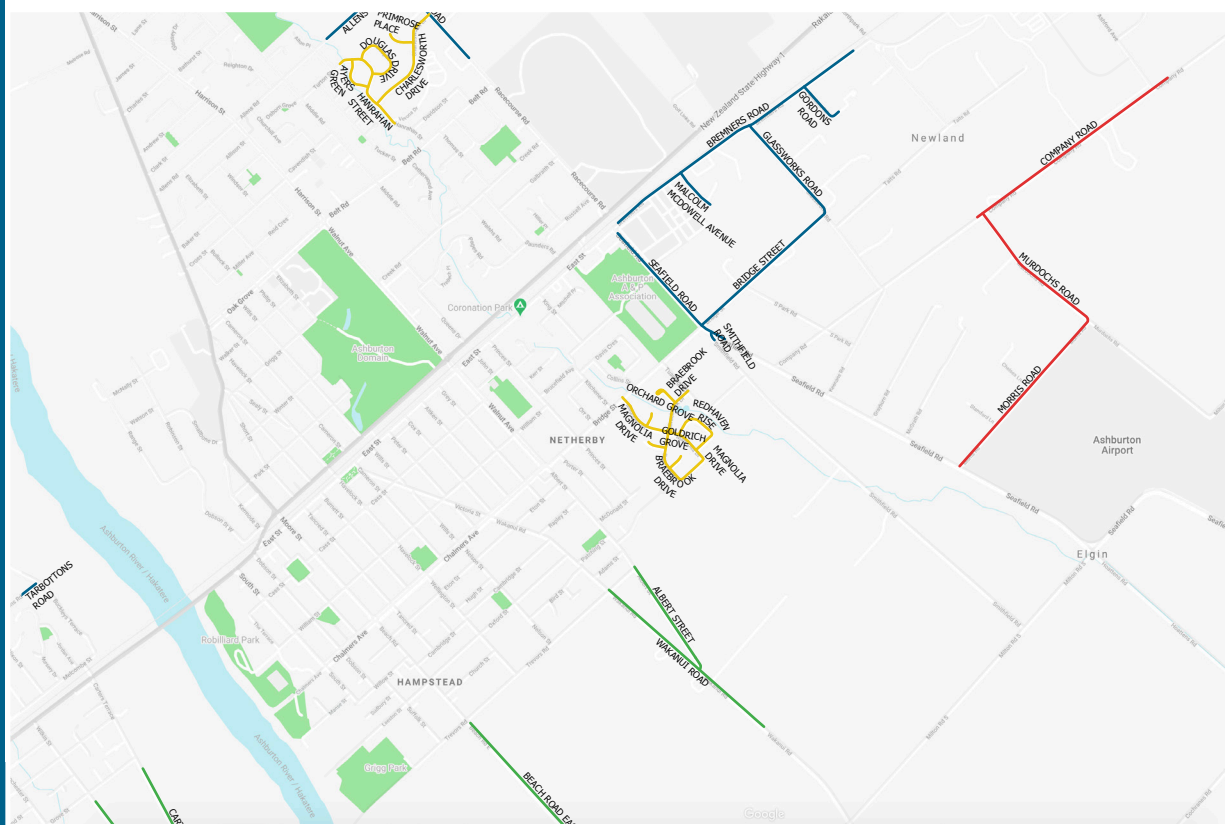

New speed limits

ASHBURTON WEST

The second stage of speed limit changes resulting from the remaining Speed Limit Review will come into force on **Friday 30 April, 2021**.

The remaining speed limit changes will follow to learn which roads are affected, view the maps on the Council website.

ashburtondc.govt.nz

Ashburton
DISTRICT COUNCIL

New speed limits

ASHBURTON EAST

The second stage of speed limit changes resulting from the remaining Speed Limit Review will come into force on **Friday 30 April, 2021**.

The remaining speed limit changes will follow to learn which roads are affected, view the maps on the Council website.

ashburtondc.govt.nz

Ashburton
DISTRICT COUNCIL

New speed limits

LAKE HOOD

The second stage of speed limit changes resulting from the remaining Speed Limit Review will come into force on **Friday 30 April, 2021**.