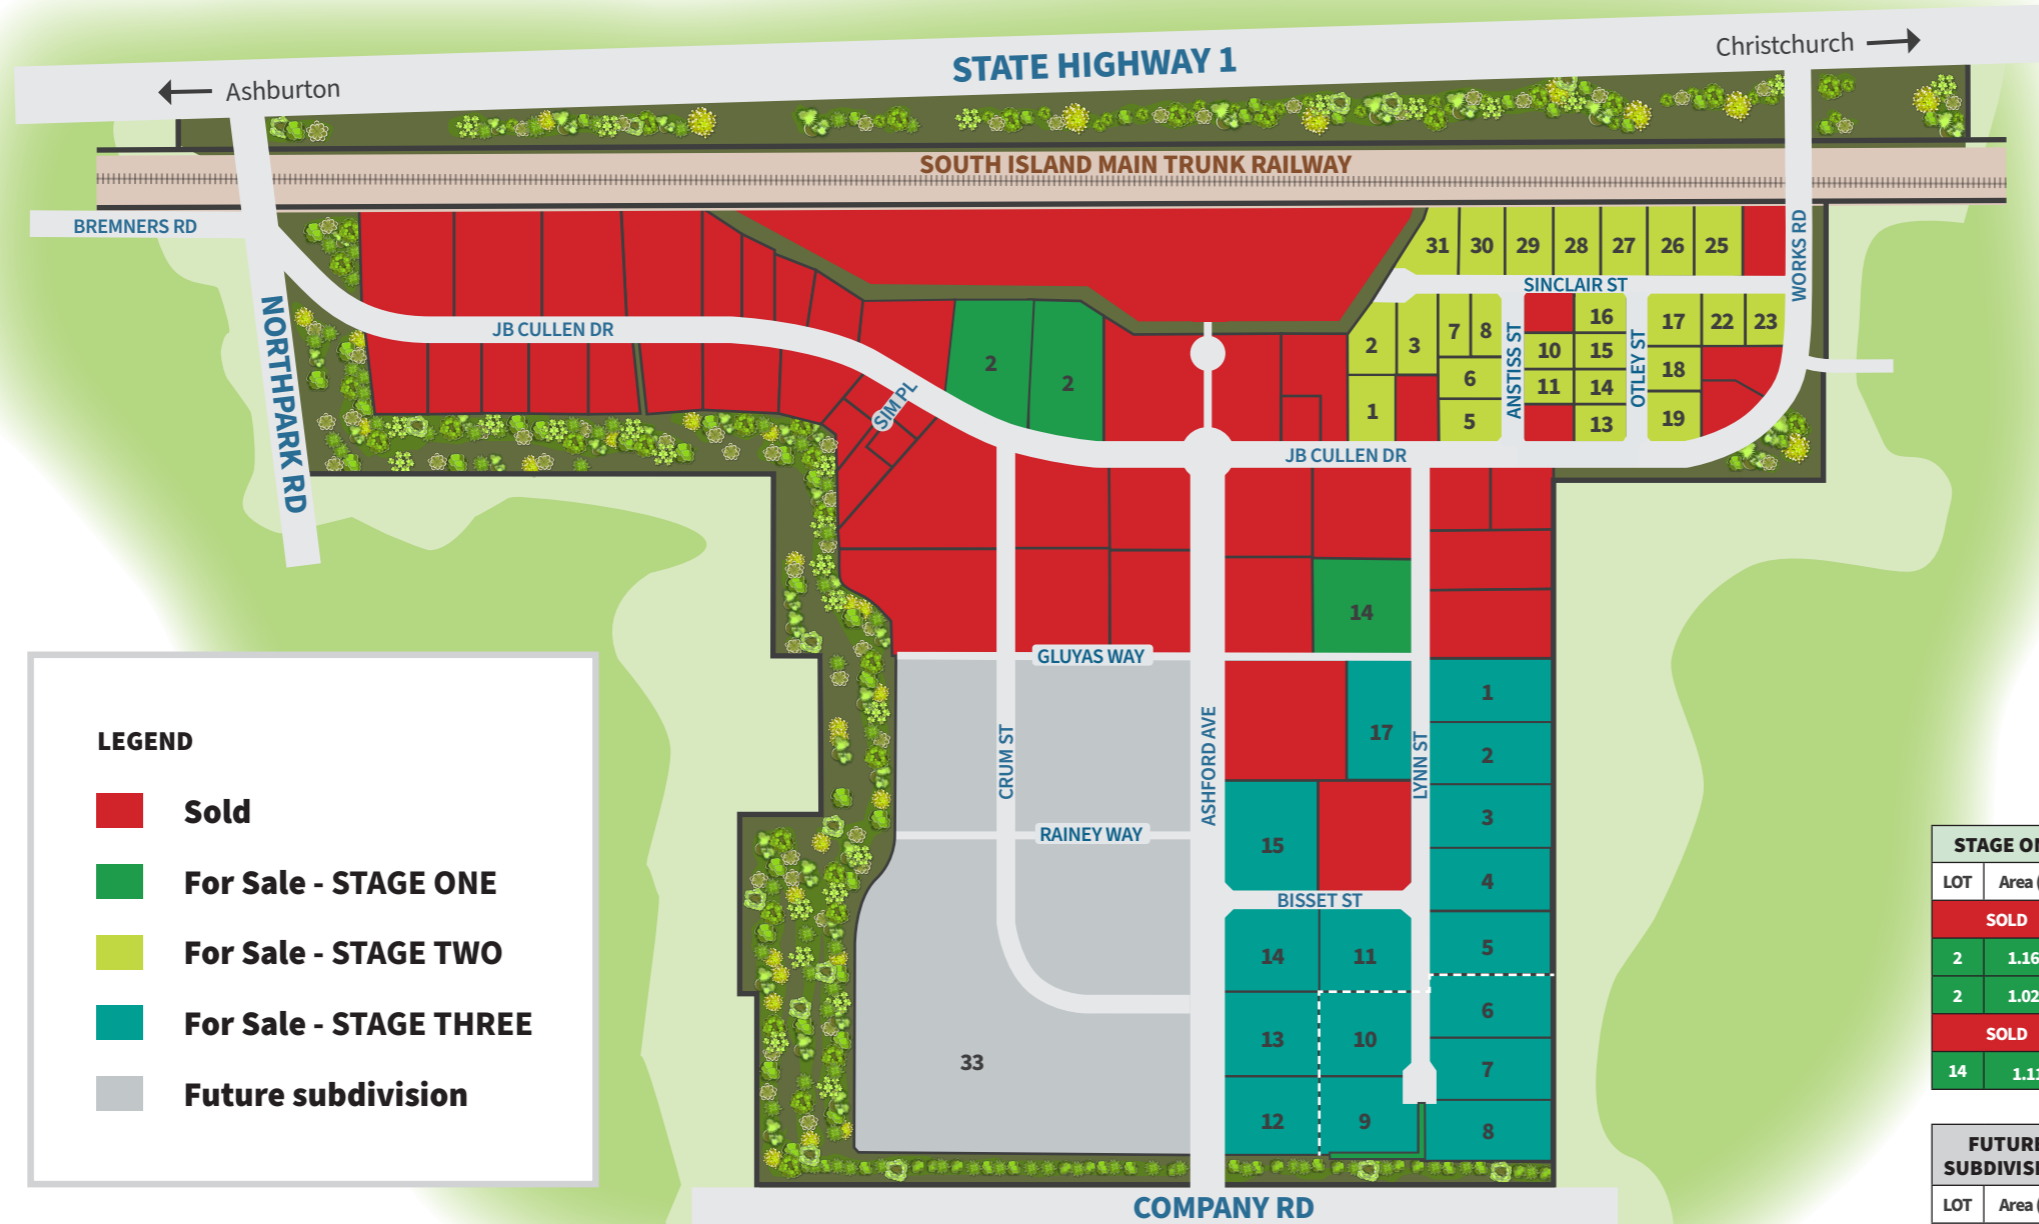

The Smart Move For Your Business

LEGEND

- Sold
- For Sale - STAGE ONE
- For Sale - STAGE TWO
- For Sale - STAGE THREE
- Future subdivision

STAGE ONE	
LOT	Area (ha)
SOLD	
2	1.1606
2	1.0260
SOLD	
14	1.114

FUTURE SUBDIVISION	
LOT	Area (ha)
33	21.3ha

STAGE TWO	
LOT	Area (m ²)
1	4040
2	3975
3	4121
SOLD	
5	3350
6	3291
7	2536
8	2472
SOLD	
10	2482
11	2398
SOLD	
13	2499
14	2404
15	2486
16	2491
17	3536
18	3037
19	3388
SOLD	
SOLD	
22	2879
23	2870
SOLD	
25	4247
26	4137
27	4136
28	4173
29	4303
30	4097
31	4184

STAGE THREE	
LOT	Area (m ²)
1	9845
2	9989
3	9987
4	9984
5	9981
6	9979
7	9906
8	1.0064
9	9520
10	1.0004
11	1.0010
12	9487
13	1.0136
14	1.0044
15	1.2957
SOLD	
17	1.0347

Updated: 25 May 2023