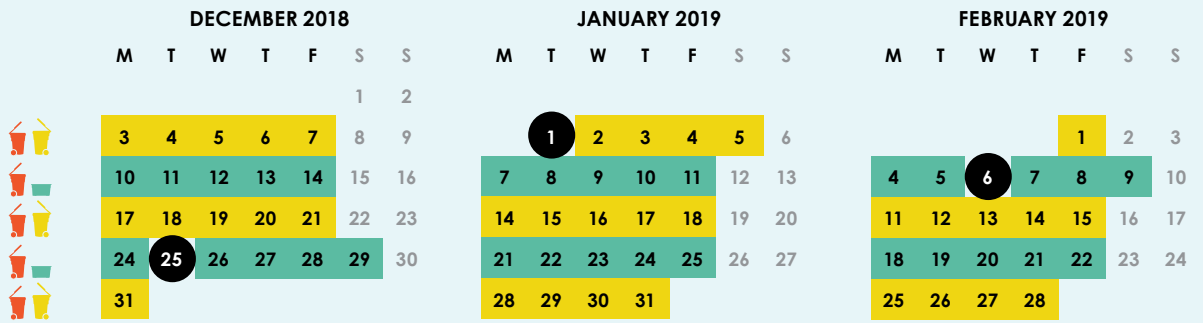

Public holidays
When your collection day falls on a public holiday, kerbside collections for that week will occur the day after your normal scheduled day.

Public holidays
When your collection day falls on a public holiday, kerbside collections for that week will occur the day after your normal scheduled day.