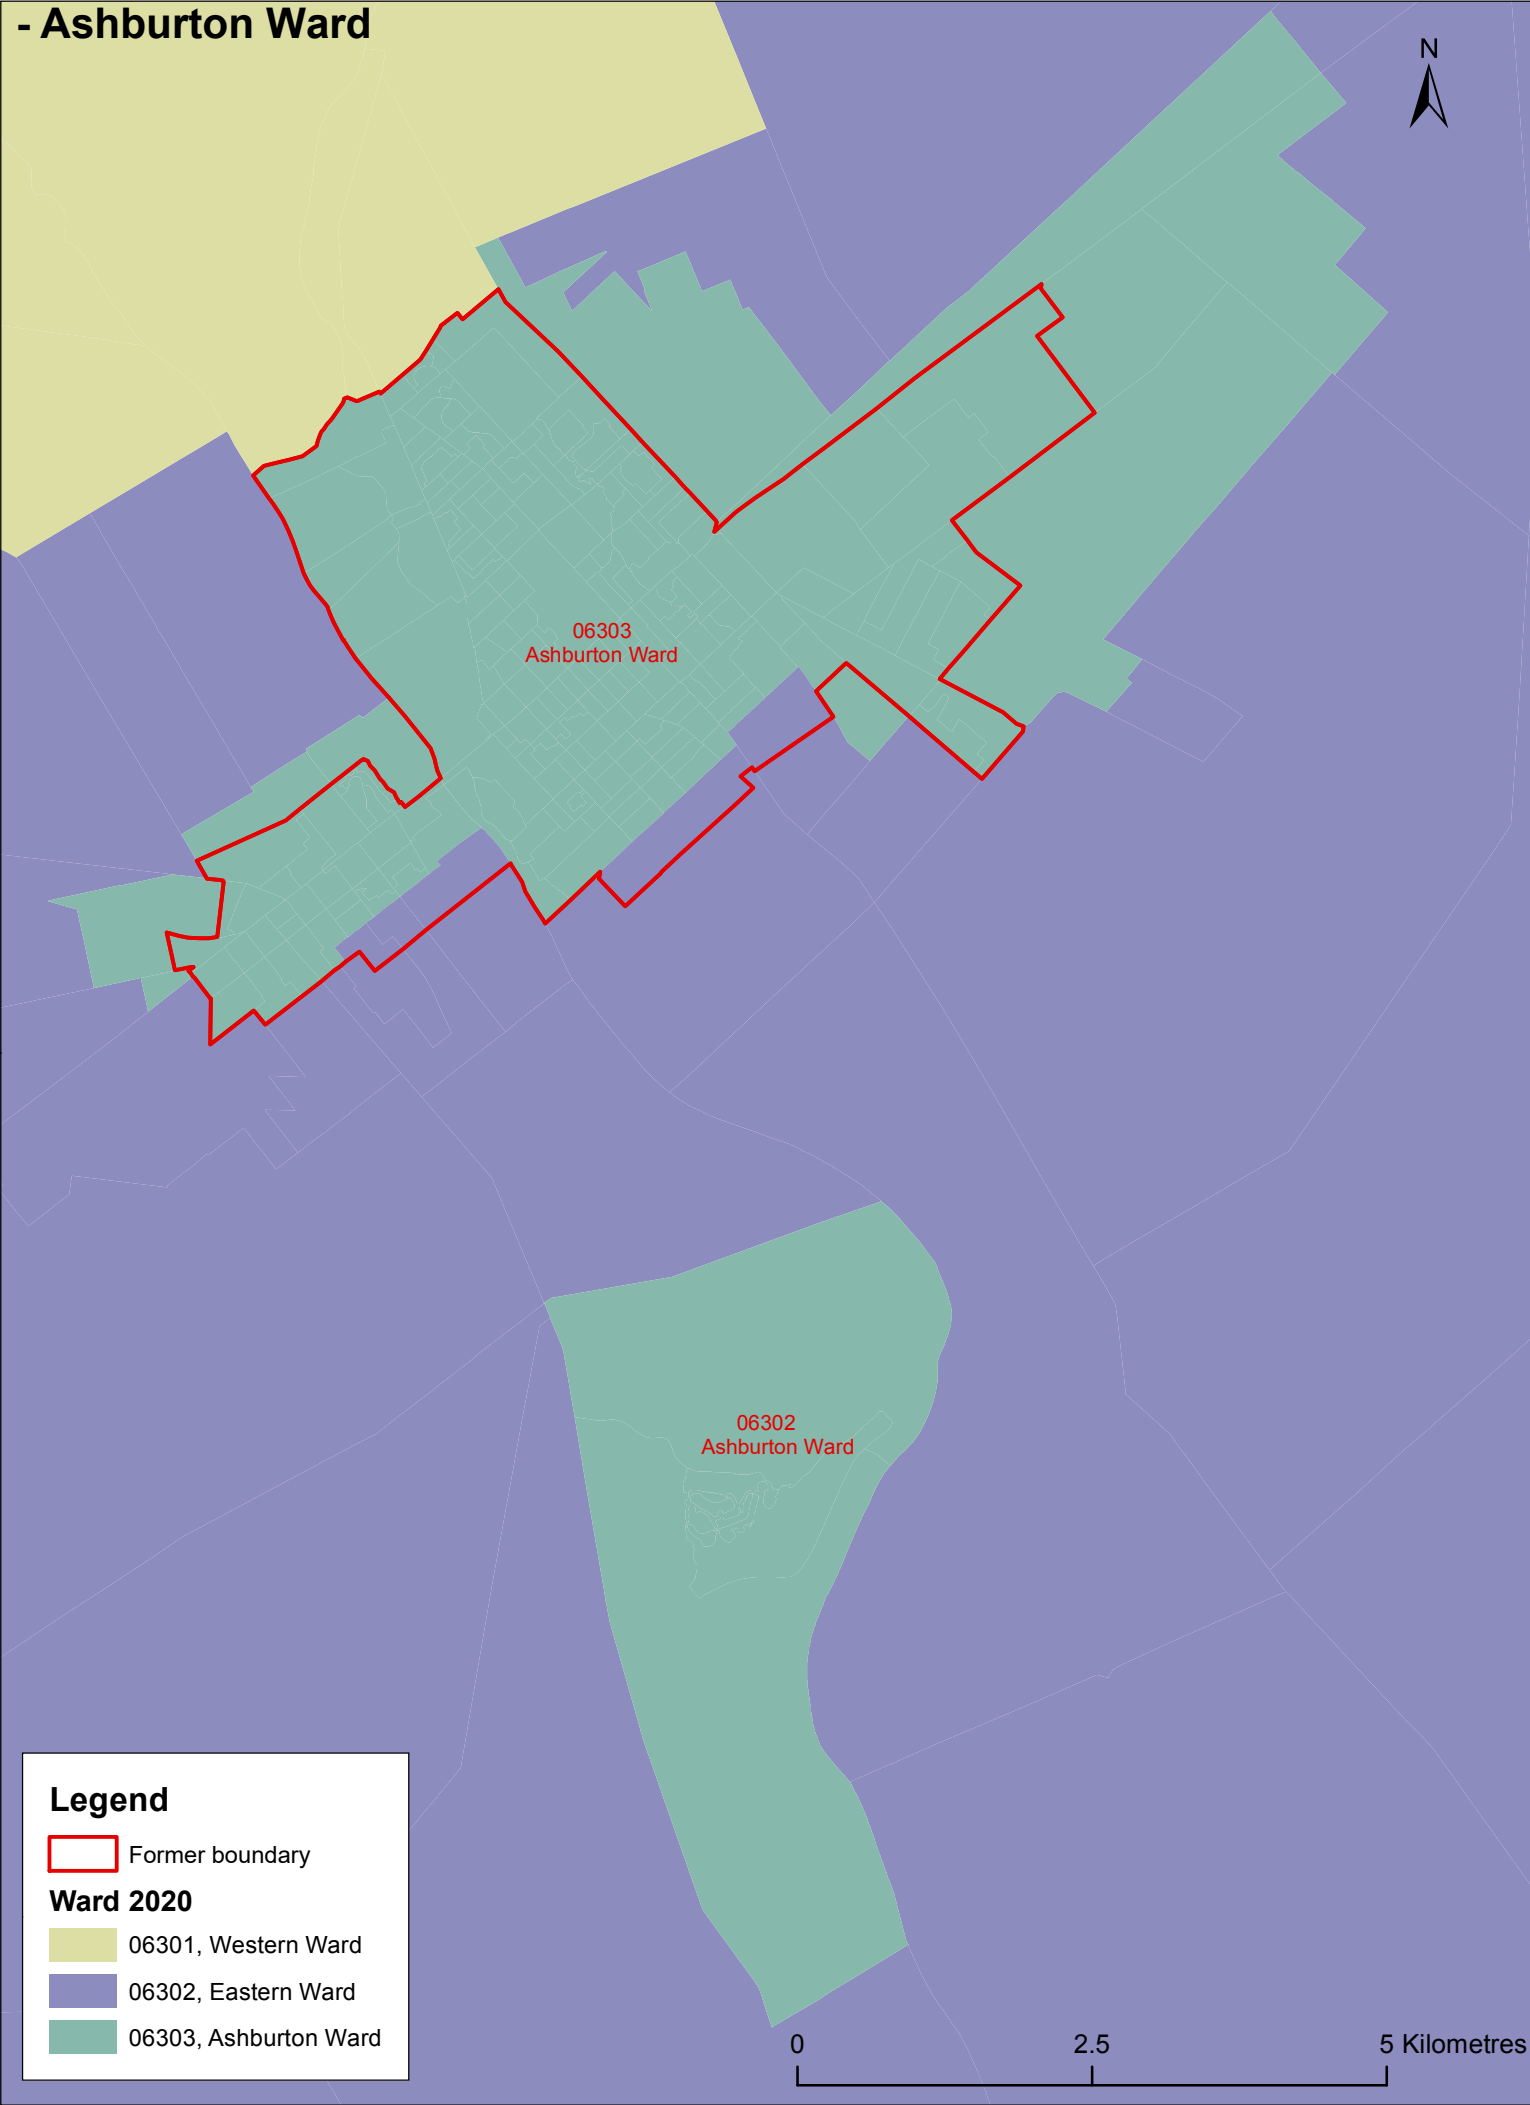

- Ashburton Ward

Legend

 Former boundary

Ward 2020

 06301, Western Ward

 06302, Eastern Ward

 06303, Ashburton Ward

0 2.5 5 Kilometres