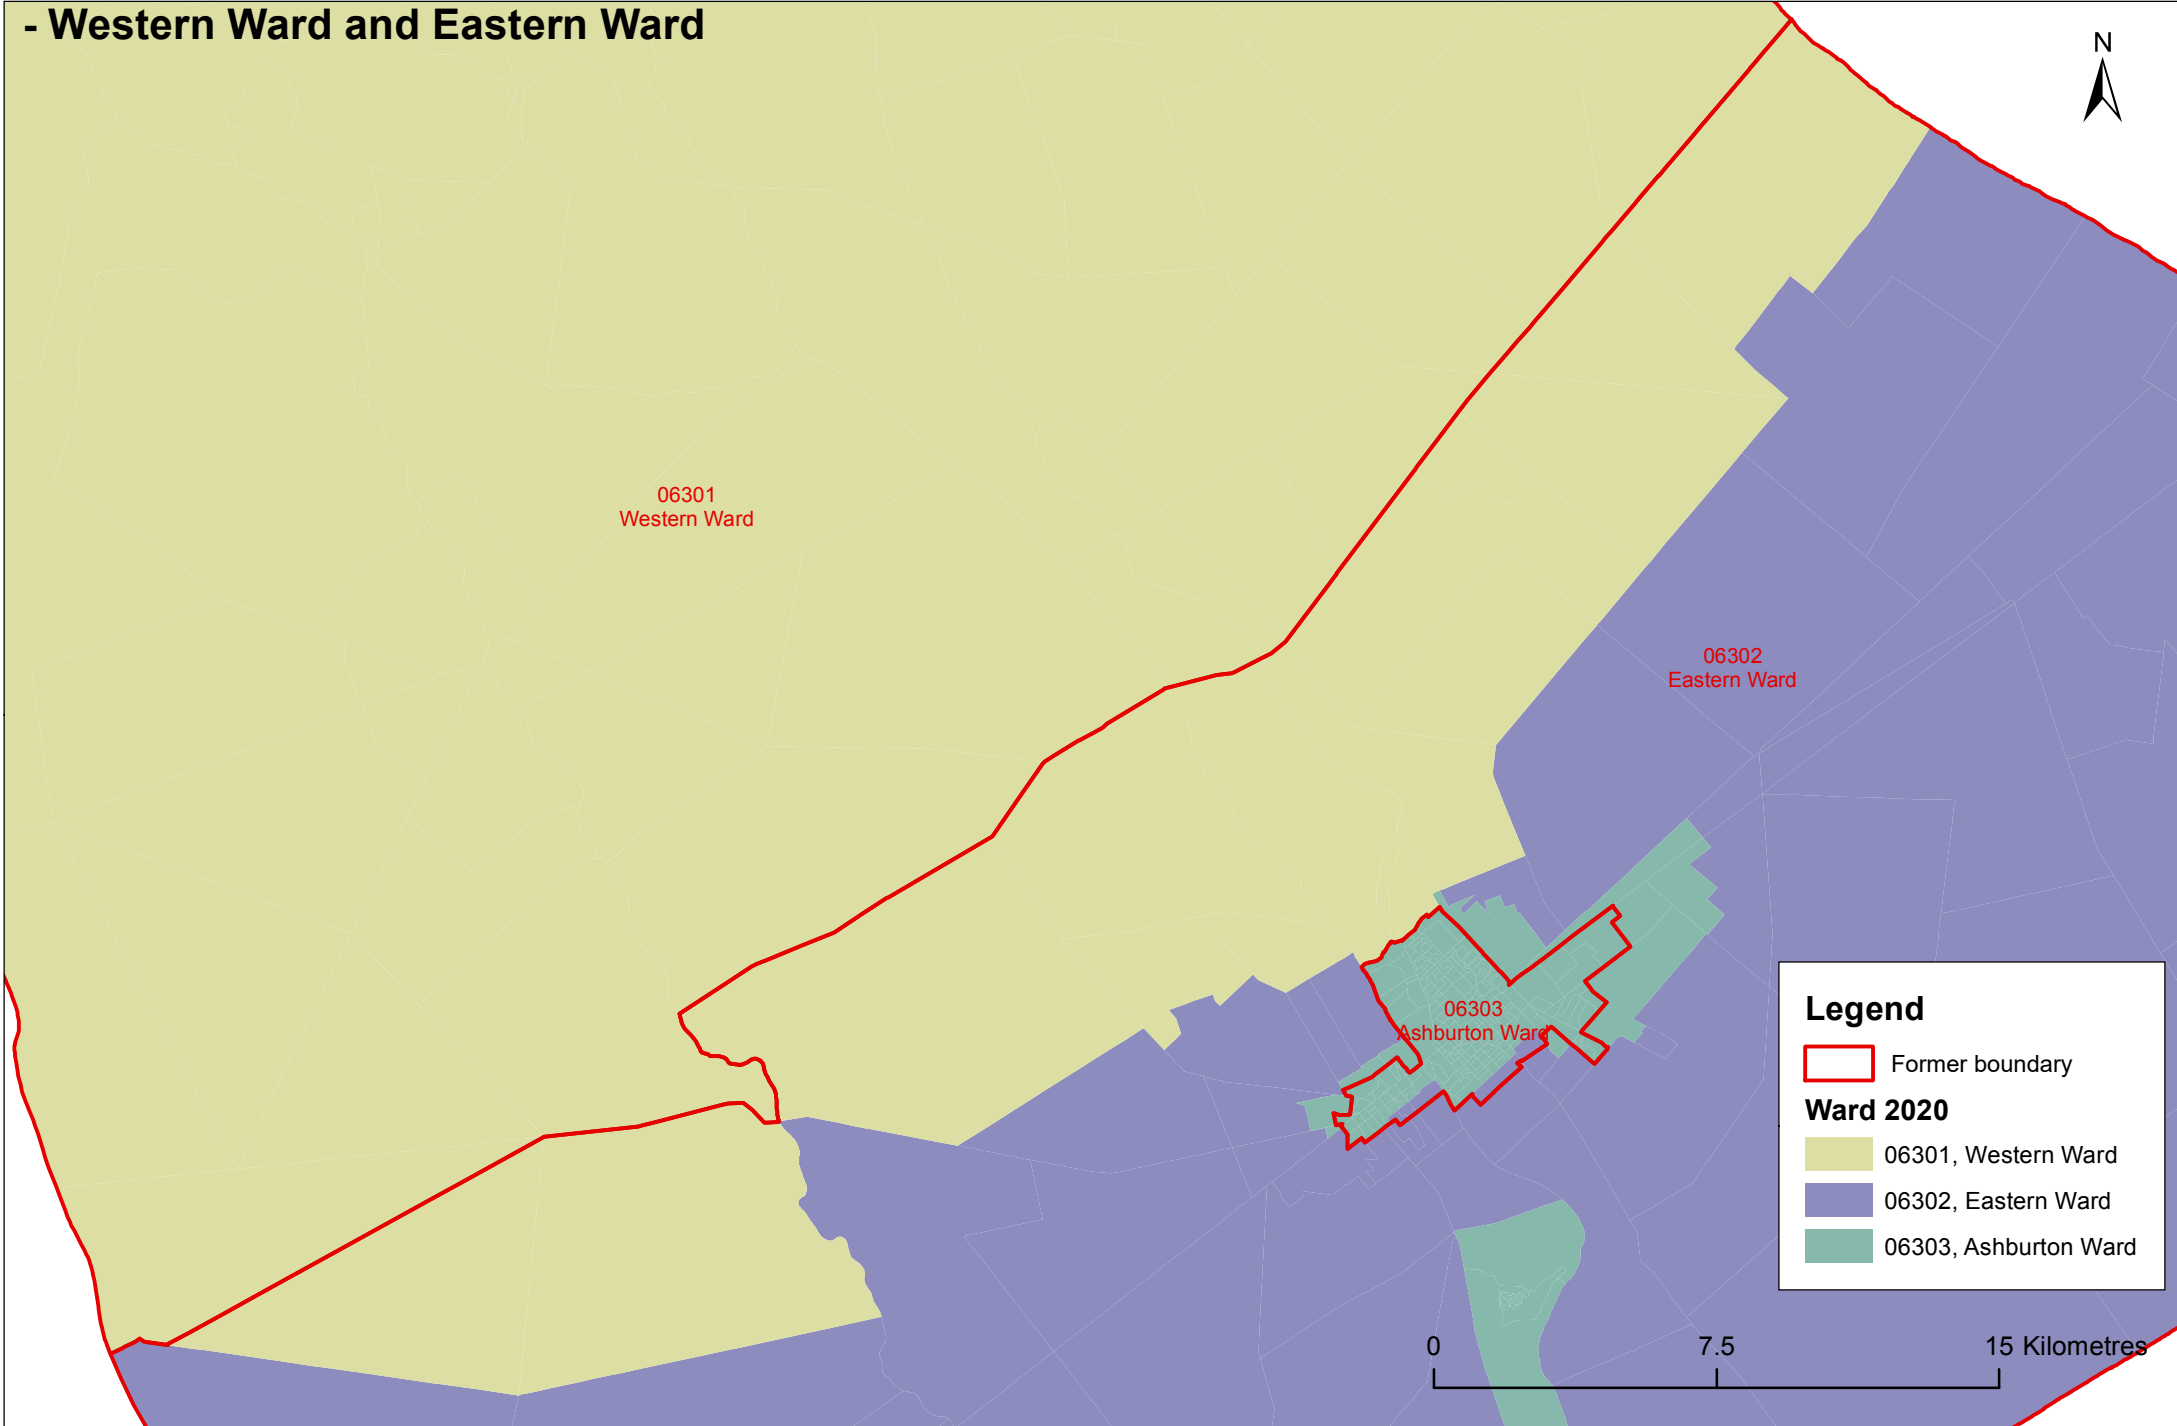

Ashburton District Wards

TA: 063

- Western Ward and Eastern Ward

06301
Western Ward

06302
Eastern Ward

06303
Ashburton Ward

Legend

-  Former boundary
- Ward 2020**
-  06301, Western Ward
-  06302, Eastern Ward
-  06303, Ashburton Ward

0 7.5 15 Kilometres