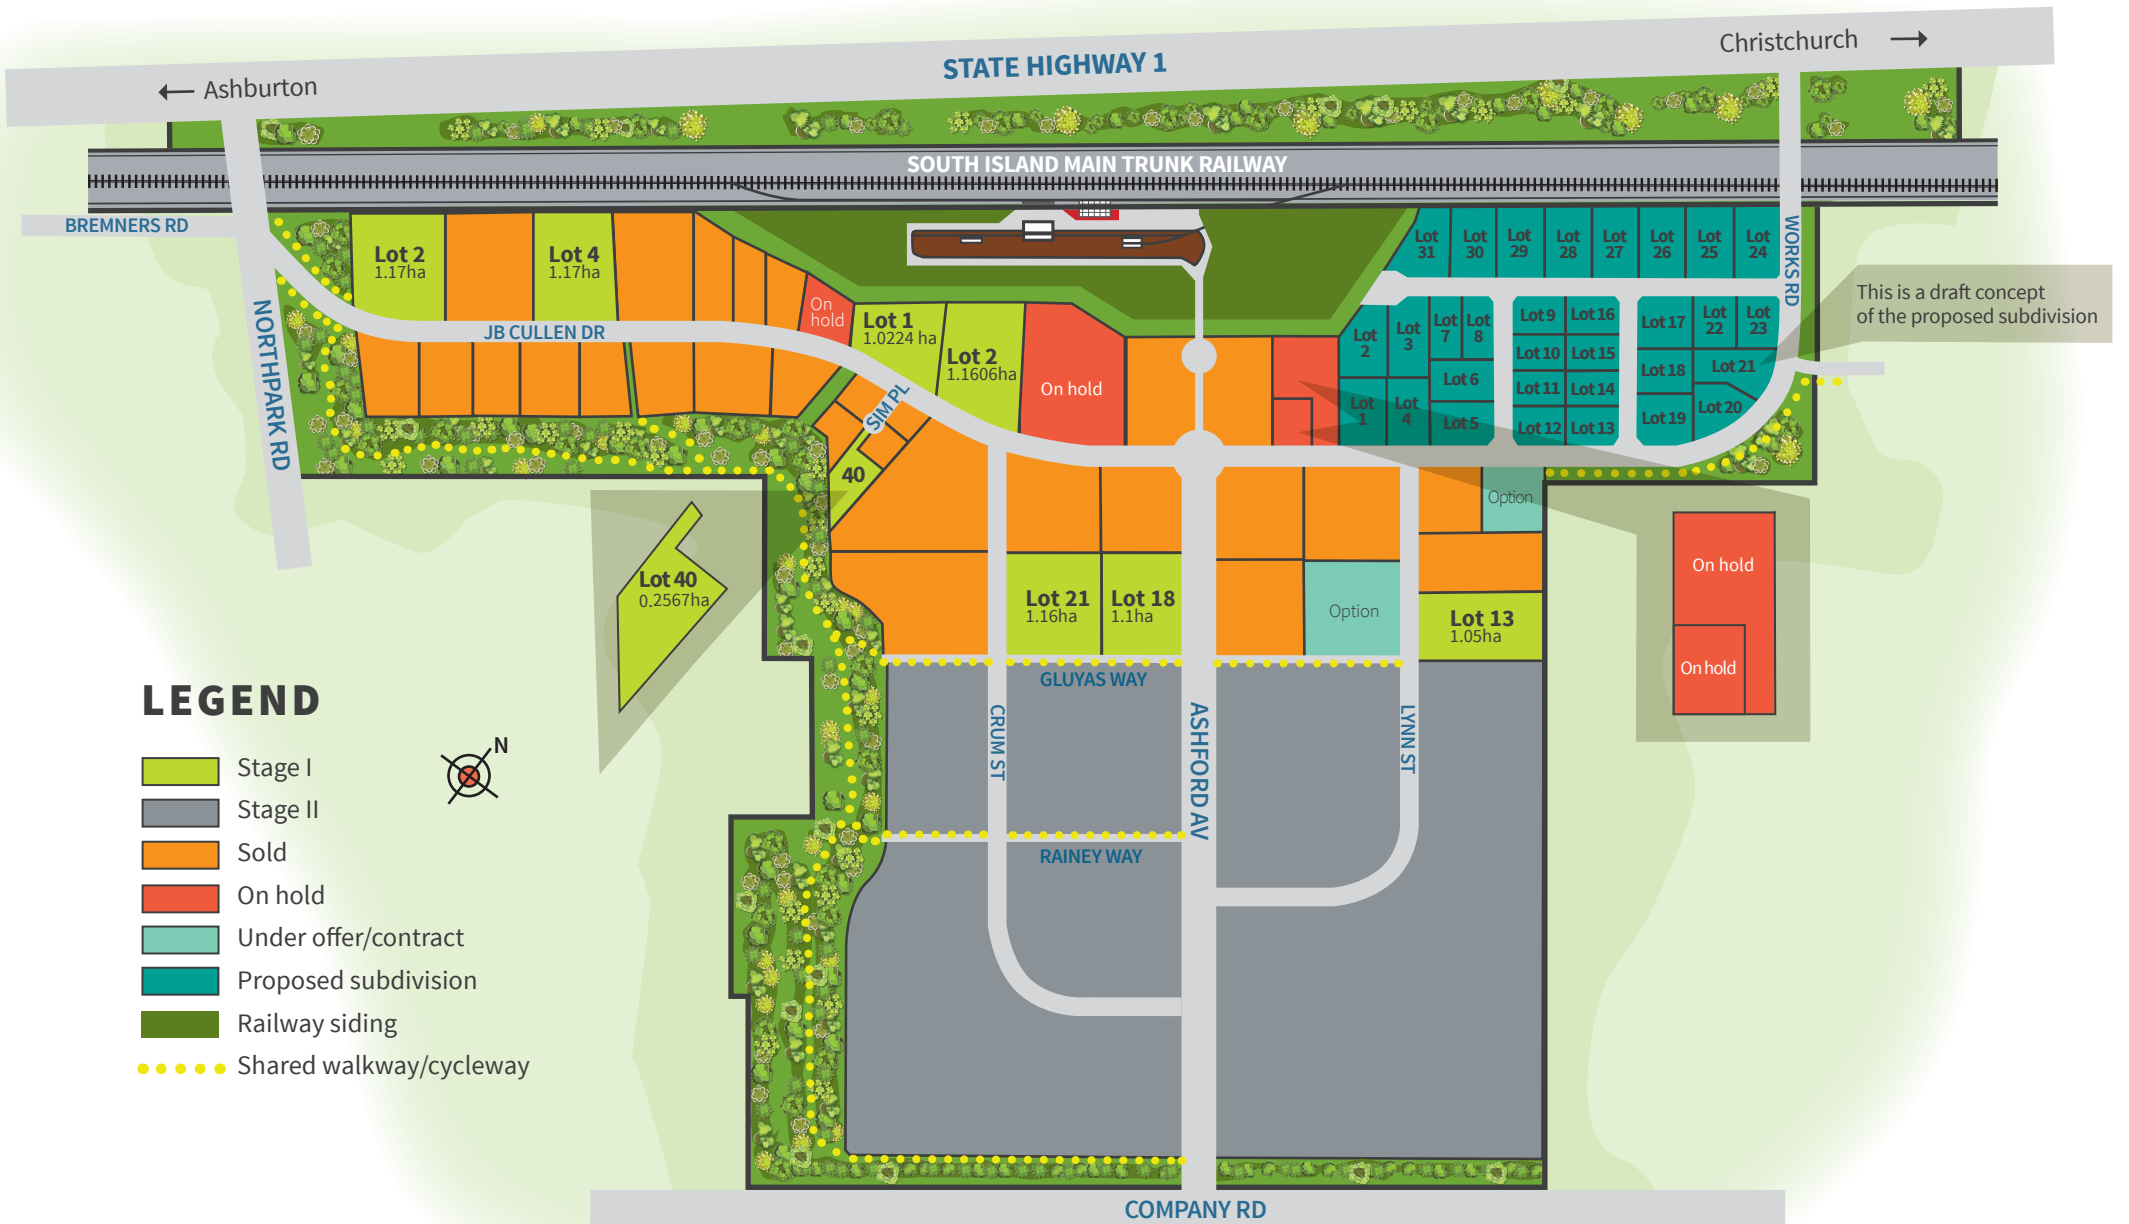

SCHEME PLAN

Lots available now | ashburtondc.govt.nz

This is a draft concept of the proposed subdivision

LEGEND

- Stage I
- Stage II
- Sold
- On hold
- Under offer/contract
- Proposed subdivision
- Railway siding
- Shared walkway/cycleway