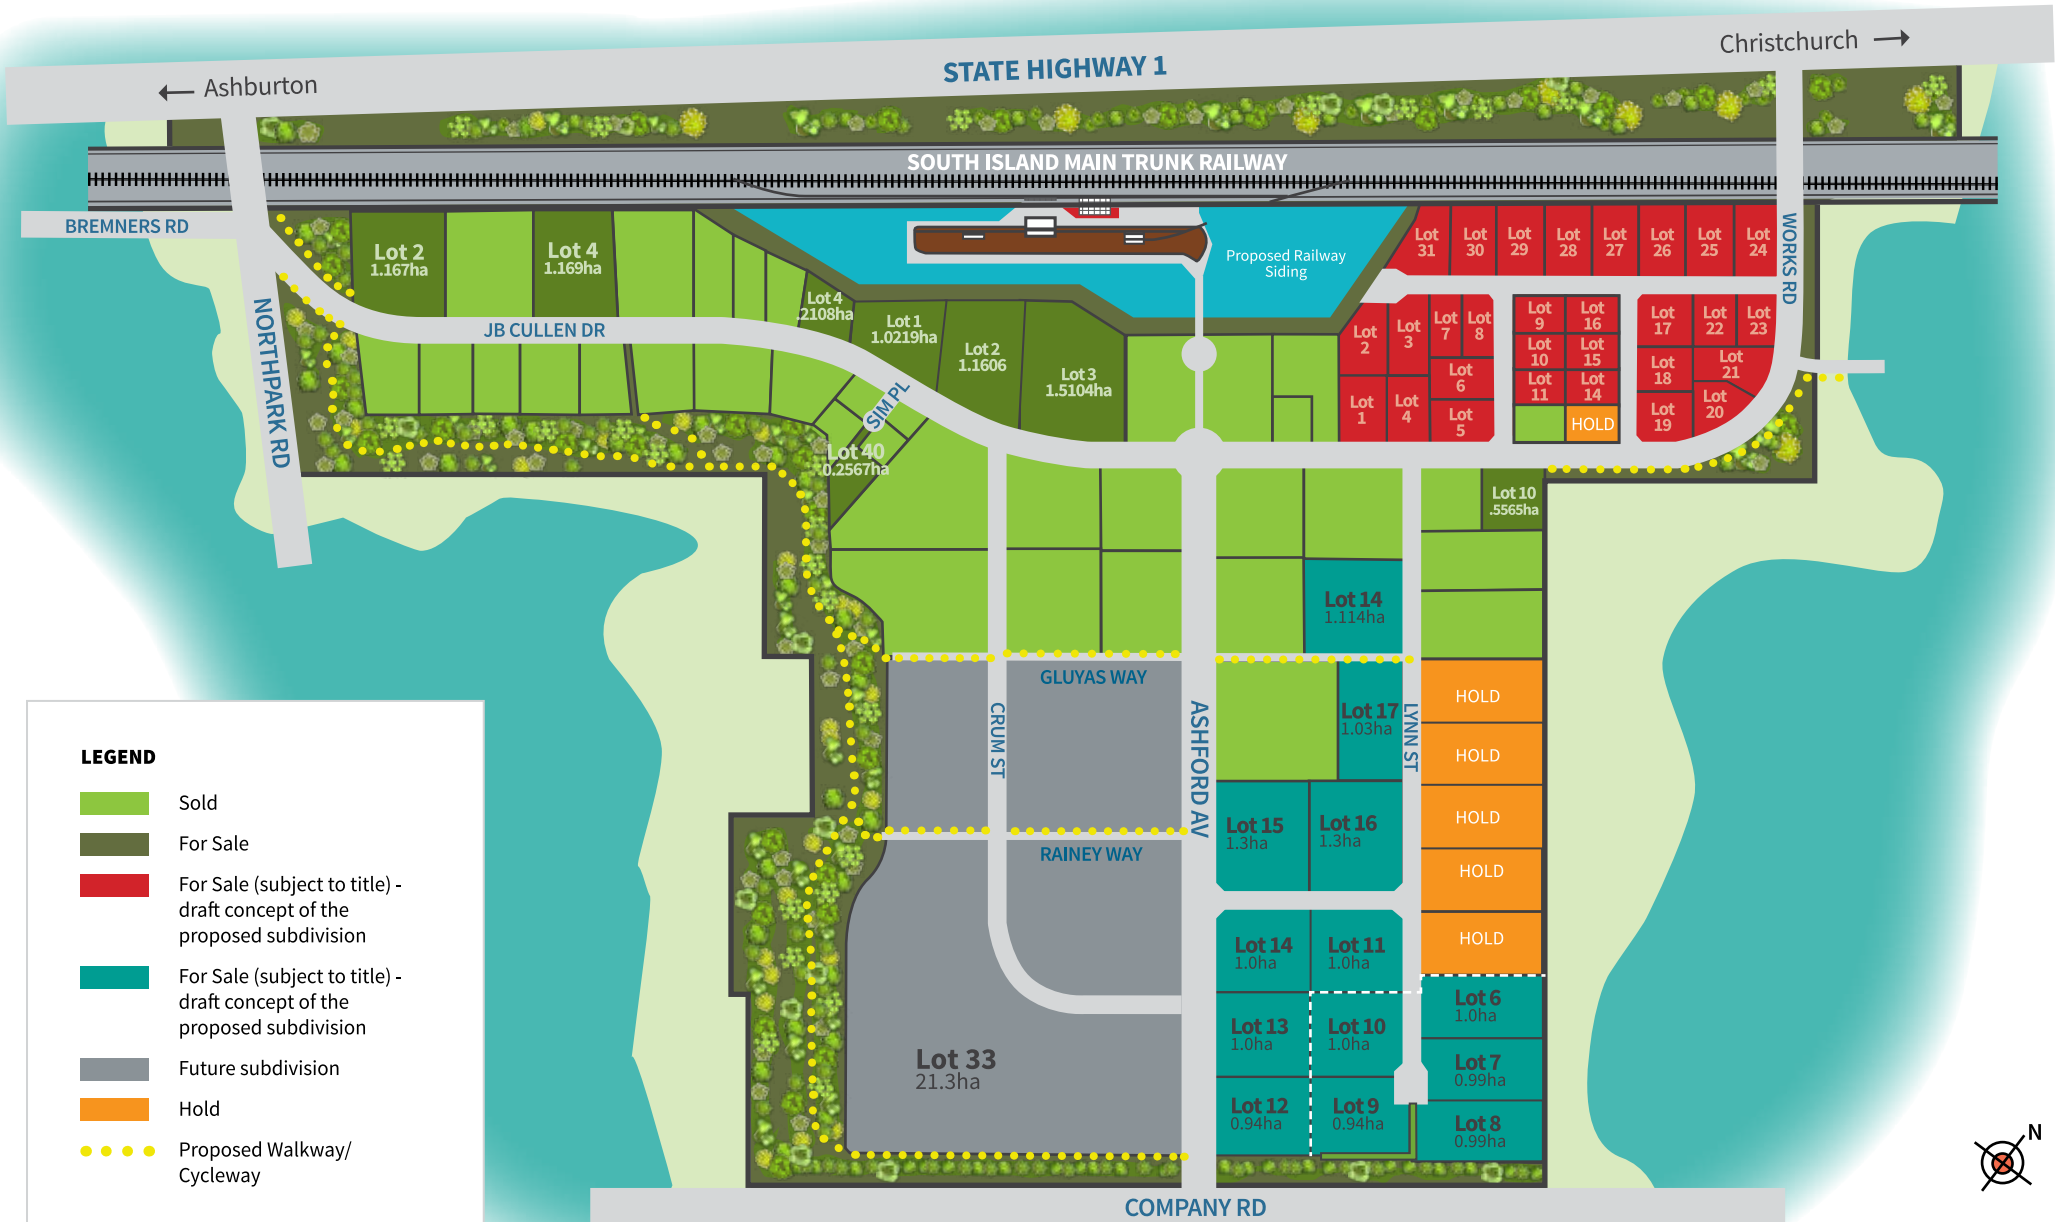

SCHEME PLAN

Lots available now | ashburtondc.govt.nz

LEGEND

- Sold
- For Sale
- For Sale (subject to title) - draft concept of the proposed subdivision
- For Sale (subject to title) - draft concept of the proposed subdivision
- Future subdivision
- Hold
- Proposed Walkway/Cycleway