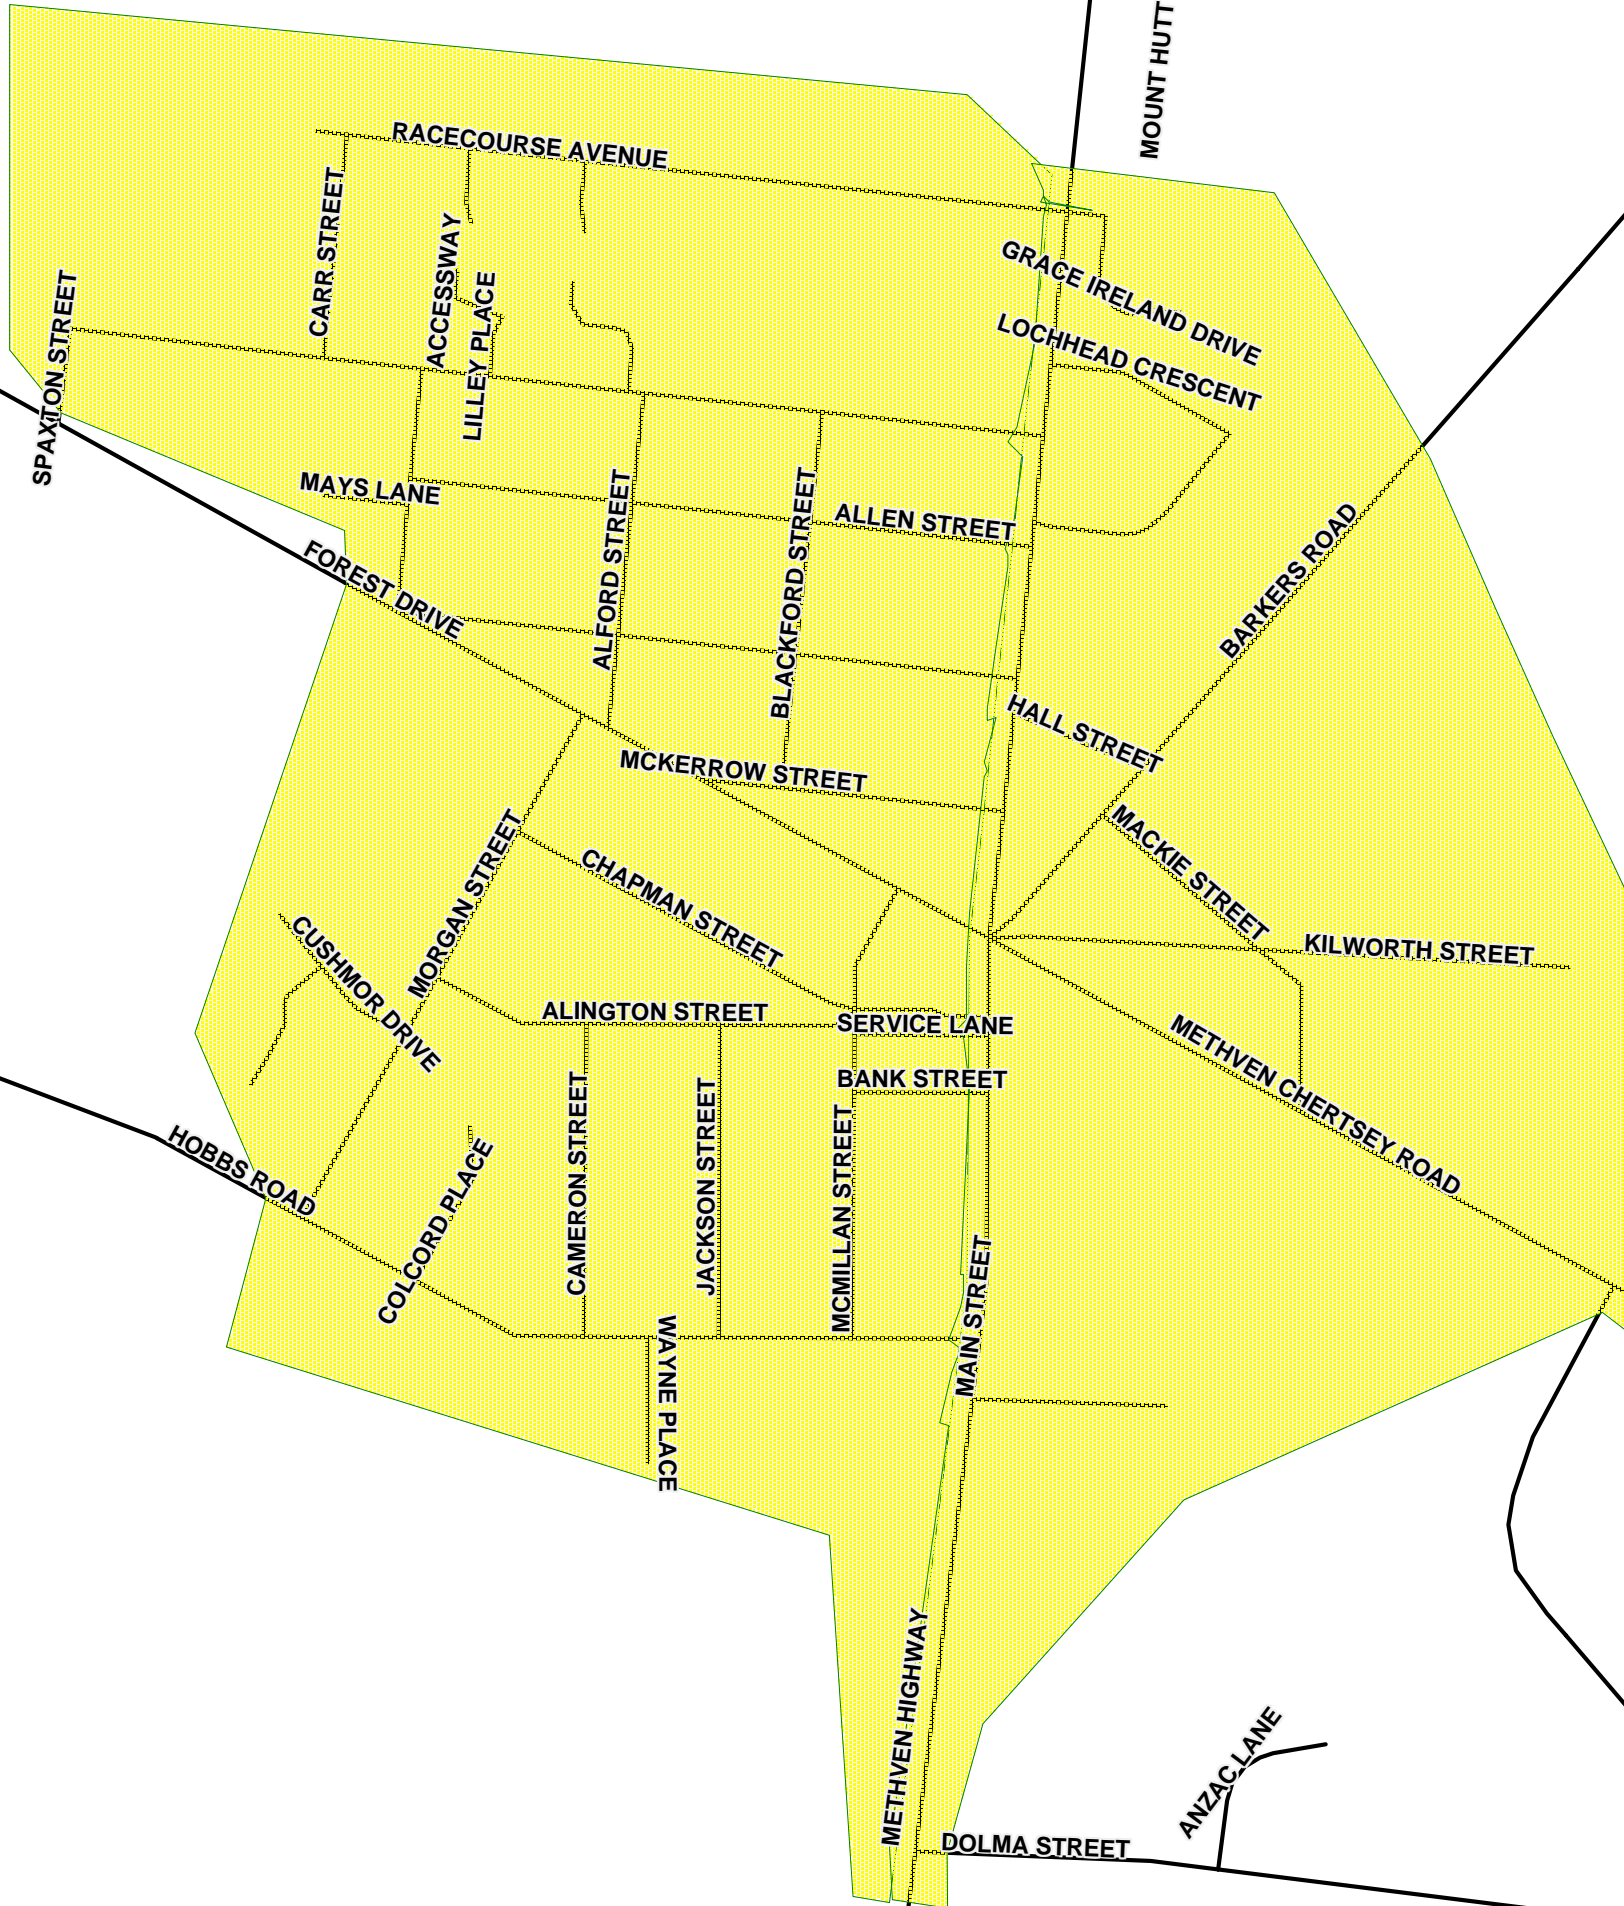

**Liquor Ban Bylaw  
Methven Urban Area**

MT HARDING ROAD

MOUNT HUTT STATION

LINE ROAD

OAD